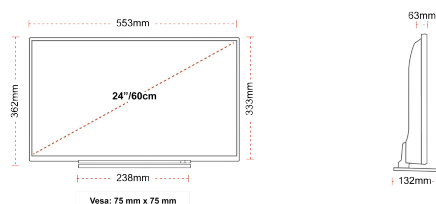

CONNECTIONS

SIDE

BACK

SIZE

DISPLAY

Screen Size (inch / cm)	24" / 60cm
Panel Type	Edge LED (ELED)
Resolution	HD Ready (1366 x 768)
Brightness	220

SOUND

Dolby Audio™	Yes
Audio Output Power (RMS)	2x2.5W
Speaker Type	Down Firing
Internal Subwoofer	No
DTS	Yes
Equalizer	5 band
Onkyo	No

MECHANICAL

Boxed dimensions (mm)	625 x 110 x 460
Dimensions with stand (mm)	553 x 132 x 362
Dimensions without Stand (mm)	553 x 63 x 333
Gross Weight (kg)	5,5
Net Weight (kg)	3,6
VESA (Wall mount) WxH	75mm x 75mm
Screw Size	M4