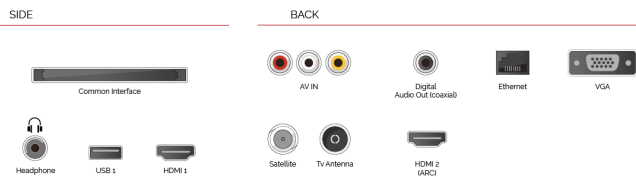

With Amazon Dash Replenishment, the Toshiba Smart TVs tracks your usage and automatically orders its own replacement batteries so you never run out.

F
22kWh/1000

G
HDR
32kWh/1000

HIGHLIGHTS

- ⌕ HD Ready
- ⌕ 2x HDMI, 1x USB
- ⌕ Smart TV
- ⌕ Internal WLAN & Bluetooth
- ⌕ Alexa Built-in
- ⌕ Works With Google

CONNECTIONS

SIZE

DISPLAY

Screen Size (inch / cm)	24" / 60cm
Panel Type	Edge LED (ELED)
Resolution	HD Ready (1366 x 768)
Brightness	220

SOUND

Dolby Audio™	Yes
Audio Output Power (RMS)	2x2.5W
Speaker Type	Down Firing
Internal Subwoofer	No
DTS	Yes
Equalizer	5 band
Onkyo	No