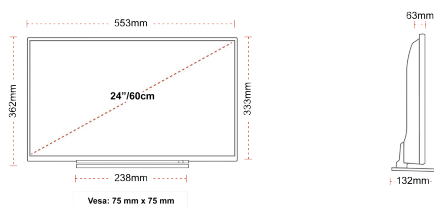

### SIZE

### DISPLAY

Screen Size (inch / cm)	24" / 60cm
Panel Type	Edge LED (ELED)
Resolution	HD Ready (1366 x 768)
Brightness	220

### MECHANICAL

Boxed dimensions (mm)	625 x 110 x 460
Dimensions with stand (mm)	553 x 132 x 362
Dimensions without Stand (mm)	553 x 63 x 333
Gross Weight (kg)	5,5
Net Weight (kg)	3,6
VESA (Wall mount) WxH	75mm x 75mm
Screw Size	M4