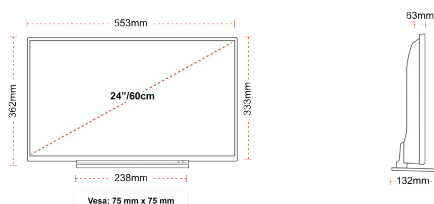

CONNECTIONS

SIDE

BACK

SIZE

DISPLAY

Screen Size (inch / cm)	24" / 60cm
Panel Type	Edge LED (ELED)
Resolution	HD Ready (1366 x 768)
Brightness	220

SOUND

Dolby Audio™	Yes
Audio Output Power (RMS)	2x2.5W
Speaker Type	Down Firing
Internal Subwoofer	No
DTS	Yes
Equalizer	5 band
Onkyo	No

MECHANICAL

Boxed dimensions (mm)	625 x 110 x 460
Dimensions with stand (mm)	553 x 132 x 362
Dimensions without Stand (mm)	553 x 63 x 333
Gross Weight (kg)	5,5
Net Weight (kg)	3,6
VESA (Wall mount) WxH	75mm x 75mm
Screw Size	M4