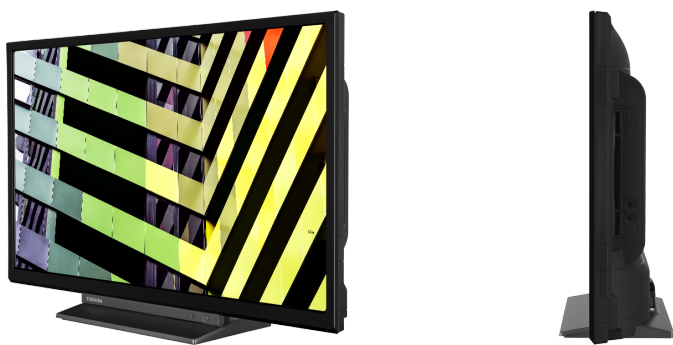

TOSHIBA

WD3C Series

24WD3C63DB

EAN:

Dolby Audio

Experience the kind of audio that you would normally expect to hear in a movie theatre. Enjoy authentic-sounding dialogue and hear more of the on-screen action thanks to Dolby Audio™.

720p HD READY

To watch TV in HD picture quality is to see and believe in the on-screen action. Catch additional detail in every scene for a more authentic viewer experience.

SMART TV

A whole new world of entertainment awaits you on your Toshiba big screen TV and it's all just one click away. Choose from Toshiba's huge range of music, video, TV and social media apps. With Netflix®, Prime Video or YouTube™, you will find plenty of content.

alexa | built-in

With Amazon Dash Replenishment, the Toshiba Smart TVs tracks your usage and automatically orders its own replacement batteries so you never run out.

F

22kWh/1000

G

HIGHLIGHTS

- ⊕ HD Ready
- ⊕ 2x HDMI, 1x USB
- ⊕ Smart TV
- ⊕ Internal WLAN & Bluetooth
- ⊕ Alexa Built-in
- ⊕ Works With Google

CONNECTIONS

SIDE

BACK

SIZE

DISPLAY

Screen Size (inch / cm)	24" / 60cm
Panel Type	Edge LED (ELED)
Resolution	HD Ready (1366 x 768)
Brightness	220

SOUND

Dolby Audio™	Yes
Audio Output Power (RMS)	2x2.5W
Speaker Type	Down Firing
Internal Subwoofer	No
DTS	Yes
Equalizer	5 band
Onkyo	No