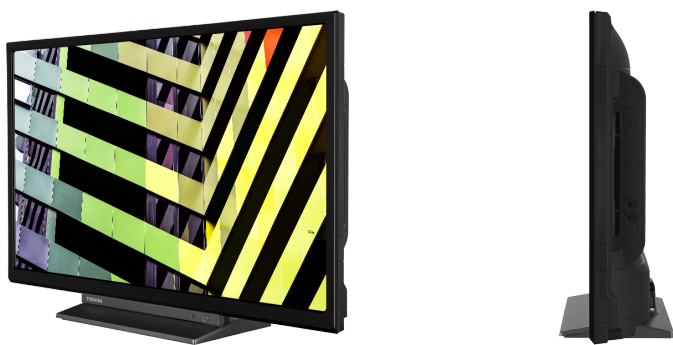

TOSHIBA

WD3C Series

24WD3C63DB

EAN:

Dolby Audio

Experience the kind of audio that you would normally expect to hear in a movie theatre. Enjoy authentic-sounding dialogue and hear more of the on-screen action thanks to Dolby Audio™.

720p HD READY

To watch TV in HD picture quality is to see and believe in the on-screen action. Catch additional detail in every scene for a more authentic viewer experience.

SMART TV

A whole new world of entertainment awaits you on your Toshiba big screen TV and it's all just one click away. Choose from Toshiba's huge range of music, video, TV and social media apps. With Netflix®, Prime Video or YouTube™, you will find plenty of content.

alexa | built-in

With Amazon Dash Replenishment, the Toshiba Smart TVs tracks your usage and automatically orders its own replacement batteries so you never run out.

F

22kWh/1000

G

HIGHLIGHTS

- ⊗ HD Ready
- ⊗ 2x HDMI, 1x USB
- ⊗ Smart TV
- ⊗ Internal WLAN & Bluetooth
- ⊗ Alexa Built-in
- ⊗ Works With Google

CONNECTIONS

SIDE

BACK

SIZE

DISPLAY

Screen Size (inch / cm)	24" / 60cm
Panel Type	Edge LED (ELED)
Resolution	HD Ready (1366 x 768)
Brightness	220

SOUND

Dolby Audio™	Yes
Audio Output Power (RMS)	2x2.5W
Speaker Type	Down Firing
Internal Subwoofer	No
DTS	Yes
Equalizer	5 band
Onkyo	No