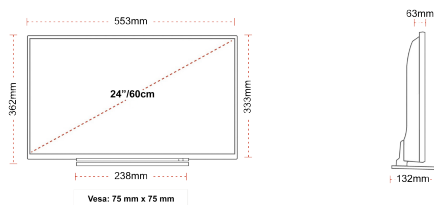

**HIGHLIGHTS**

- ⌕ HD Ready
- ⌕ 2x HDMI, 1x USB
- ⌕ Smart TV
- ⌕ Internal WLAN & Bluetooth
- ⌕ Alexa Built-in
- ⌕ Works With Google

**CONNECTIONS**

**SIZE**

**DISPLAY**

Screen Size (inch / cm)	24" / 60cm
Panel Type	Edge LED (ELED)
Resolution	HD Ready (1366 x 768)
Brightness	220

**MECHANICAL**

Boxed dimensions (mm)	625 x 110 x 460
Dimensions with stand (mm)	553 x 132 x 362
Dimensions without Stand (mm)	553 x 63 x 333
Gross Weight (kg)	6
Net Weight (kg)	4
VESA (Wall mount) WxH	75mm x 75mm
Screw Size	M4