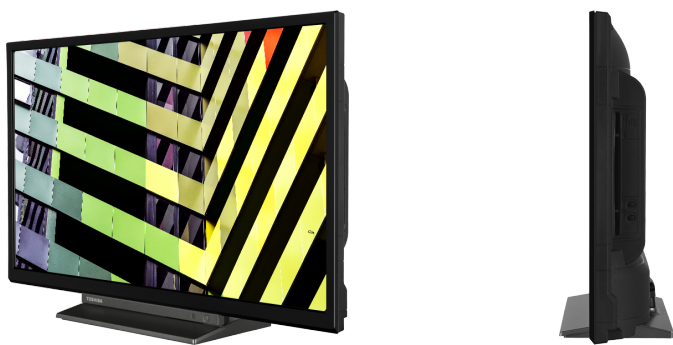

F
22kWh/1000

G
HDR
32kWh/1000

HIGHLIGHTS

- ⌕ HD Ready
- ⌕ 2x HDMI, 1x USB
- ⌕ Smart TV
- ⌕ Internal WLAN & Bluetooth
- ⌕ Alexa Built-in
- ⌕ Works With Google