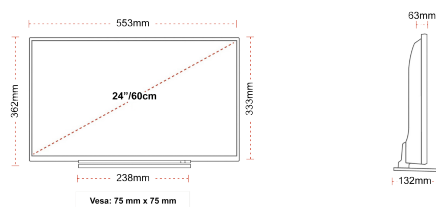

CONNECTIONS

SIDE

BACK

SIZE

DISPLAY

Screen Size (inch / cm)	24" / 60cm
Panel Type	Edge LED (ELED)
Resolution	HD Ready (1366 x 768)
Brightness	220

SOUND

Dolby Audio™	Yes
Audio Output Power (RMS)	2x2.5W
Speaker Type	Down Firing
Internal Subwoofer	No
DTS	Yes
Equalizer	5 band
Onkyo	No

MECHANICAL

Boxed dimensions (mm)	625 x 110 x 460
Dimensions with stand (mm)	553 x 132 x 362
Dimensions without Stand (mm)	553 x 63 x 333
Gross Weight (kg)	6
Net Weight (kg)	4
VESA (Wall mount) WxH	75mm x 75mm
Screw Size	M4