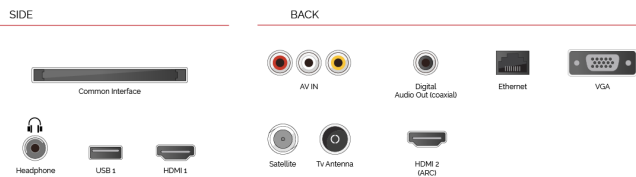

### alexa | built-in

With Amazon Dash Replenishment, the Toshiba Smart TVs tracks your usage and automatically orders its own replacement batteries so you never run out.

**F**  
22kWh/1000

**G**  
**HDR**  
32kWh/1000

**HIGHLIGHTS**

- ⌕ HD Ready
- ⌕ 2x HDMI, 1x USB
- ⌕ Smart TV
- ⌕ Internal WLAN & Bluetooth
- ⌕ Alexa Built-in
- ⌕ Works With Google

**CONNECTIONS**

**SIZE**

**DISPLAY**

Screen Size (inch / cm)	24" / 60cm
Panel Type	Edge LED (ELED)
Resolution	HD Ready (1366 x 768)
Brightness	220