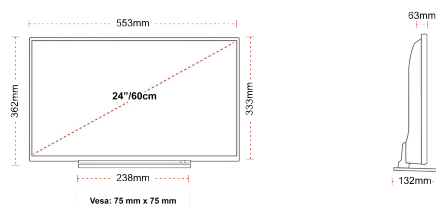

## SIZE

## DISPLAY

Screen Size (inch / cm)	24" / 60cm
Panel Type	Edge LED (ELED)
Resolution	HD Ready (1366 x 768)
Brightness	220

## MECHANICAL

Boxed dimensions (mm)	625 x 110 x 460
Dimensions with stand (mm)	553 x 132 x 362
Dimensions without Stand (mm)	553 x 63 x 333
Gross Weight (kg)	6
Net Weight (kg)	4
VESA (Wall mount) WxH	75mm x 75mm
Screw Size	M4