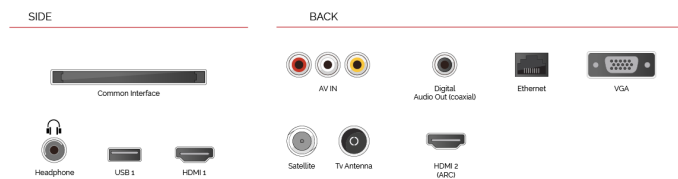

### **alexa | built-in**

With Amazon Dash Replenishment, the Toshiba Smart TVs tracks your usage and automatically orders its own replacement batteries so you never run out.

**F**  
22kWh/1000

**G**  
**HDR**  
32kWh/1000

**HIGHLIGHTS**

- ⌕ HD Ready
- ⌕ 2x HDMI, 1x USB
- ⌕ Smart TV
- ⌕ Internal WLAN & Bluetooth
- ⌕ Alexa Built-in
- ⌕ Works With Google

**CONNECTIONS**

**SIZE**

**DISPLAY**

Screen Size (inch / cm)	24" / 60cm
Panel Type	Edge LED (ELED)
Resolution	HD Ready (1366 x 768)
Brightness	220