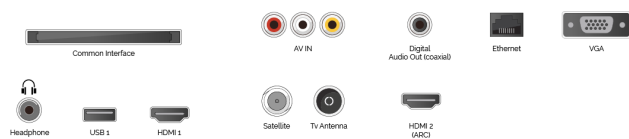

alexa | built-in

With Amazon Dash Replenishment, the Toshiba Smart TVs tracks your usage and automatically orders its own replacement batteries so you never run out.

F

22kWh/1000

G

HIGHLIGHTS

- ⊕ HD Ready
- ⊕ 2x HDMI, 1x USB
- ⊕ Smart TV
- ⊕ Internal WLAN & Bluetooth
- ⊕ Alexa Built-in
- ⊕ Works With Google

CONNECTIONS

SIDE

BACK

SIZE

DISPLAY

Screen Size (inch / cm)	24" / 60cm
Panel Type	Edge LED (ELED)
Resolution	HD Ready (1366 x 768)
Brightness	220

SOUND

Dolby Audio™	Yes
Audio Output Power (RMS)	2x2.5W
Speaker Type	Down Firing
Internal Subwoofer	No
DTS	Yes
Equalizer	5 band
Onkyo	No