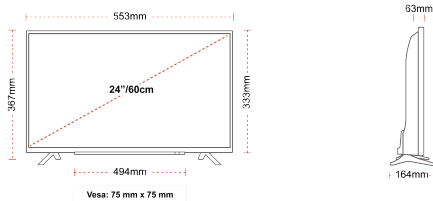

F

22kWh/1000

G

HIGHLIGHTS

- ⊞ HD Ready
- ⊞ 2 HDMI - 1 USB
- ⊞ Smart TV
- ⊞ Internal WLAN
- ⊞ Alexa
- ⊞ Works With Google

SIZE

DISPLAY

Screen Size (inch / cm)	24" / 60cm
Panel Type	Edge LED (ELED)
Resolution	HD Ready (1366 x 768)
Brightness	220

MECHANICAL

Boxed dimensions (mm)	625 x 110 x 460
Dimensions with stand (mm)	553 x 164 x 367
Dimensions without Stand (mm)	553 x 63 x 333
Gross Weight (kg)	5,5
Net Weight (kg)	3,4
VESA (Wall mount) WxH	75mm x 75mm