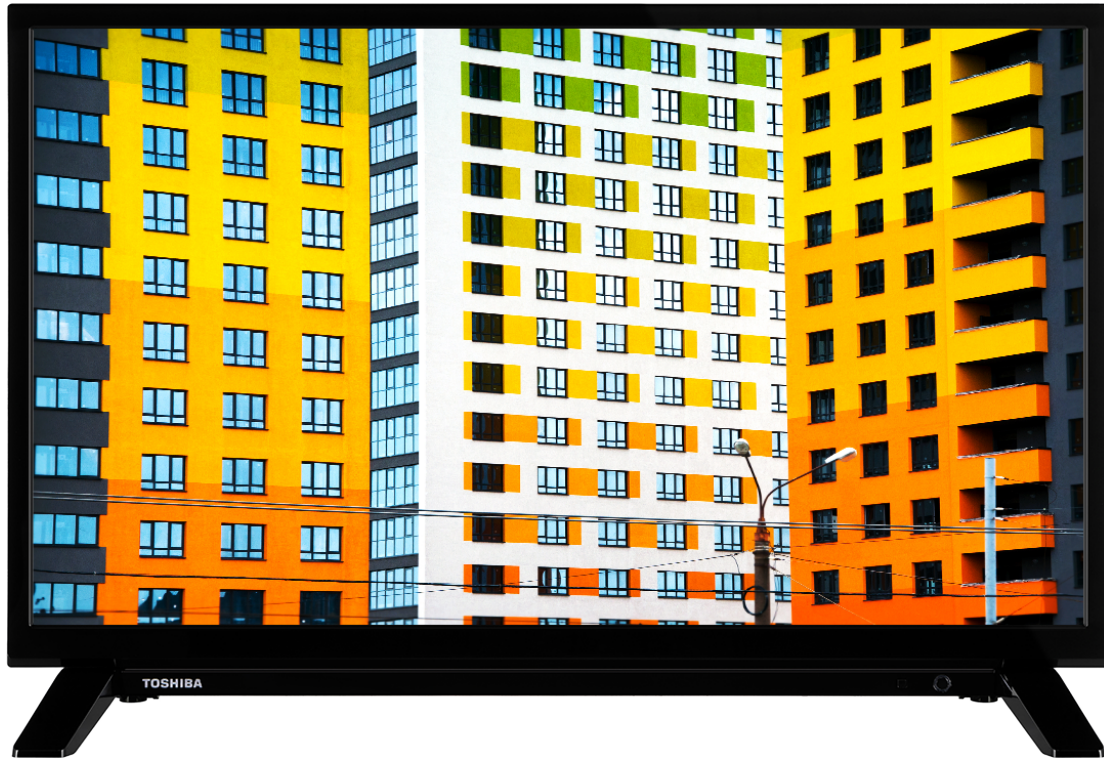

TOSHIBA

W/L21 Series

24W2163DB

EAN: 5055862332979

 SECURE
SMART TV

NETFLIX

prime video

 YouTube

 SCREEN SHARE

 Freeview Play

 Dolby Audio

 720p HD READY

To watch TV in HD picture quality is to see and believe in the on-screen action. Catch additional detail in every scene for a more authentic viewer experience.

 SMART TV

A whole new world of entertainment awaits you on your Toshiba big screen TV and it's all just one click away. Choose from Toshiba's huge range of music, video, TV and social media apps. With Netflix®, Prime Video or YouTube™, you will find plenty of content.

F

22kWh/1000

G

HIGHLIGHTS

- ⊕ HD Ready
- ⊕ 2 HDMI - 1 USB
- ⊕ Smart TV
- ⊕ Internal WLAN
- ⊕ Alexa
- ⊕ Works With Google

SIZE

DISPLAY

Screen Size (inch / cm)	24" / 60cm
Panel Type	Edge LED (ELED)
Resolution	HD Ready (1366 x 768)
Brightness	220