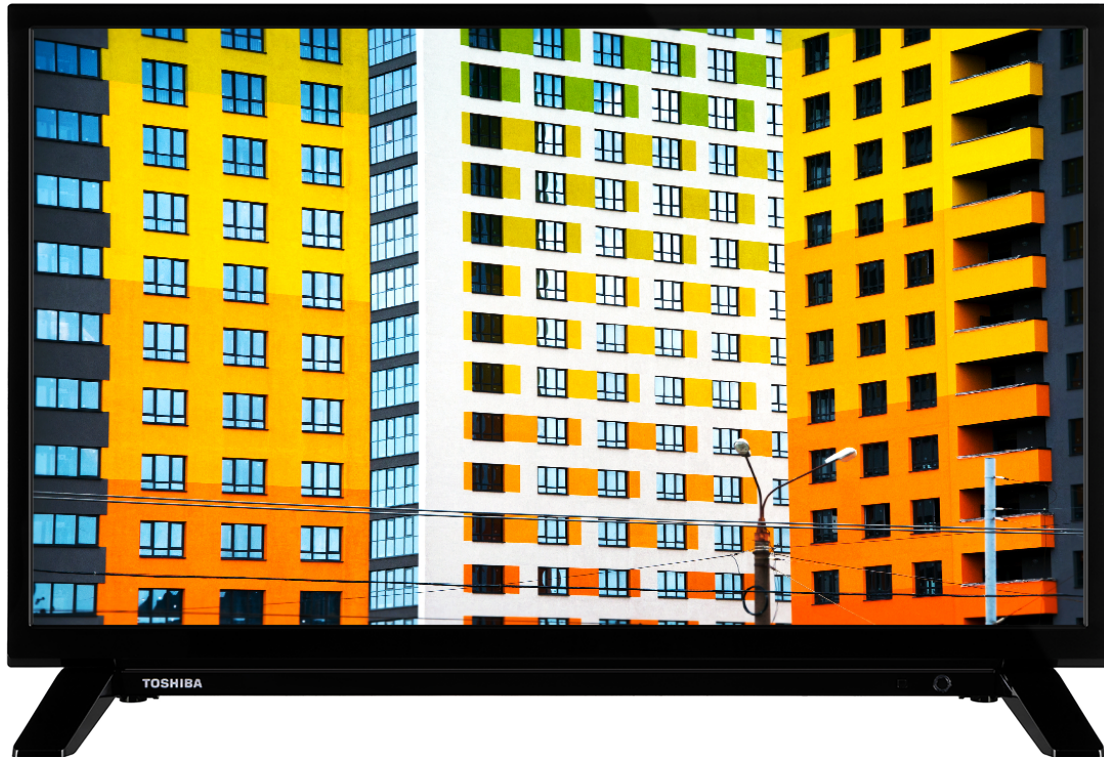

TOSHIBA

W/L21 Series

24W2163DB

EAN: 5055862332979

 SECURE
SMART TV

NETFLIX

prime video

 YouTube

 SCREEN SHARE

 Freeview Play

 Dolby Audio

 720p HD READY

To watch TV in HD picture quality is to see and believe in the on-screen action. Catch additional detail in every scene for a more authentic viewer experience.

F

22kWh/1000

G

HIGHLIGHTS

- ⊞ HD Ready
- ⊞ 2 HDMI - 1 USB
- ⊞ Smart TV
- ⊞ Internal WLAN
- ⊞ Alexa
- ⊞ Works With Google

SIZE

DISPLAY

Screen Size (inch / cm)	24" / 60cm
Panel Type	Edge LED (ELED)
Resolution	HD Ready (1366 x 768)
Brightness	220