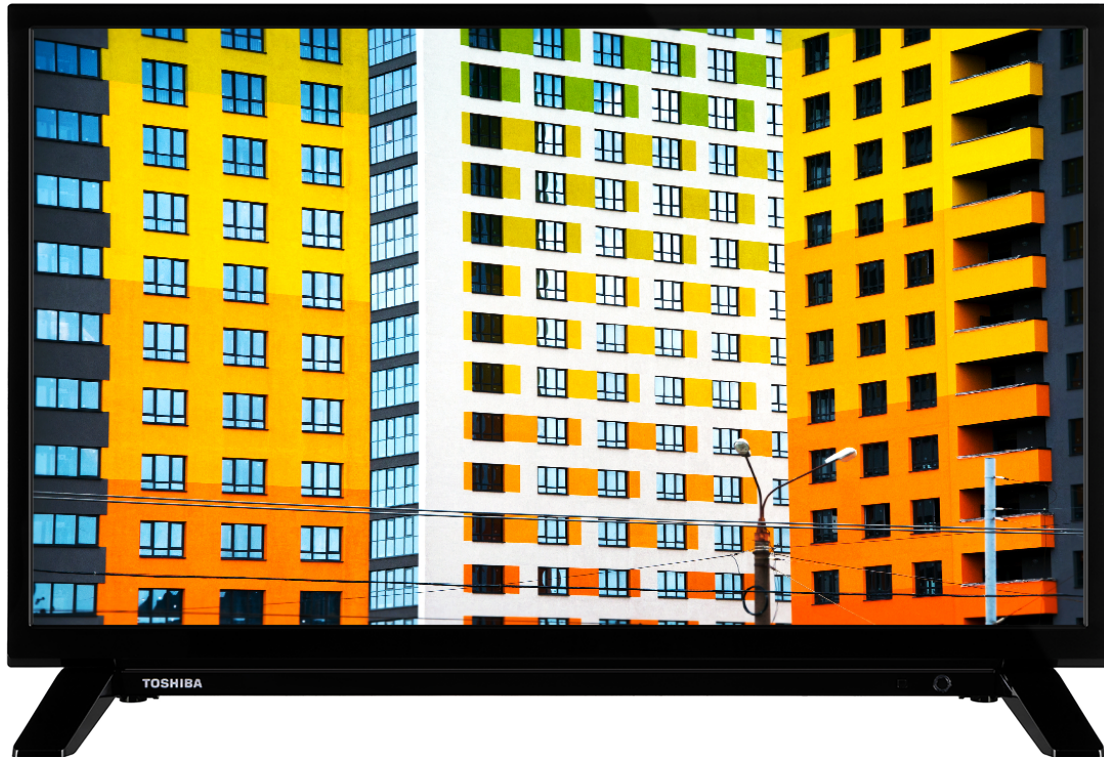

# TOSHIBA

## W/L21 Series

24W2163DB

EAN: 5055862332979

 SECURE  
SMART TV

NETFLIX

prime video

 YouTube

 SCREEN SHARE