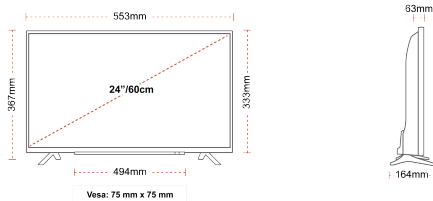

## SIZE

## DISPLAY

Screen Size (inch / cm)	24" / 60cm
Panel Type	Edge LED (ELED)
Resolution	HD Ready (1366 x 768)
Brightness	220

## MECHANICAL

Boxed dimensions (mm)	625 x 110 x 460
Dimensions with stand (mm)	553 x 164 x 367
Dimensions without Stand (mm)	553 x 63 x 333
Gross Weight (kg)	5,5
Net Weight (kg)	3,4
VESA (Wall mount) WxH	75mm x 75mm