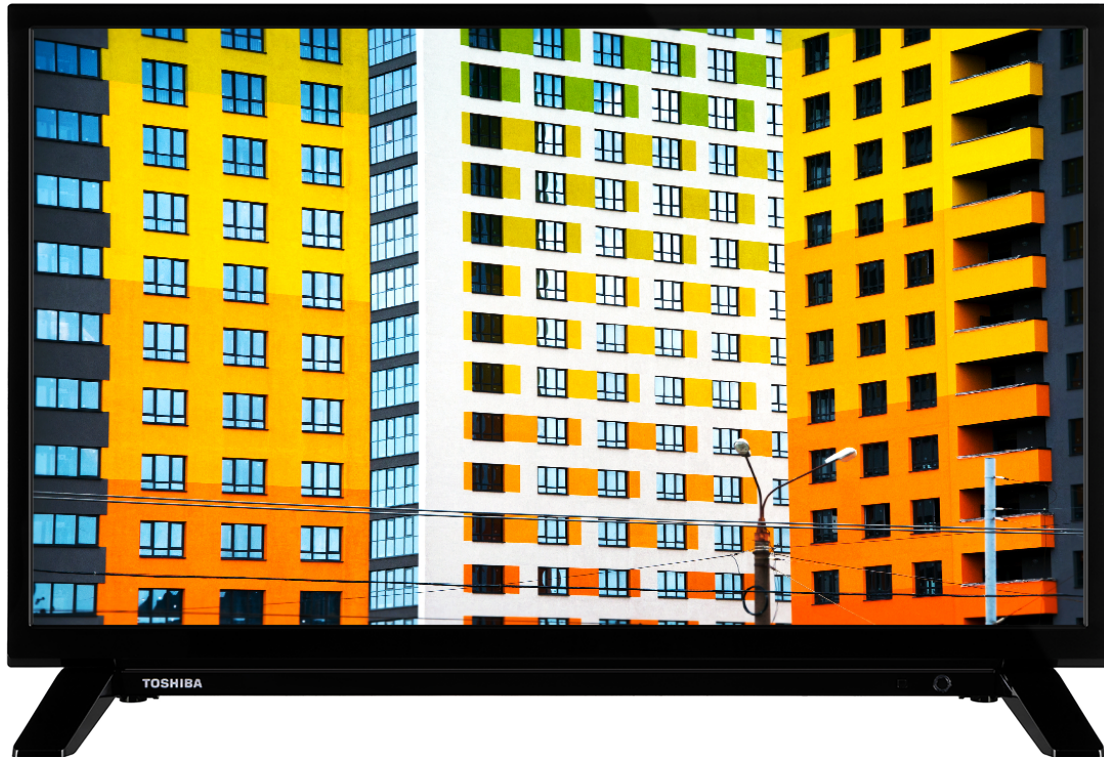

TOSHIBA

W/L21 Series

24W2163DB

EAN: 5055862332979

 SECURE
SMART TV

NETFLIX

prime video

 YouTube

 SCREEN SHARE

 Freeview Play

 Dolby Audio

 720p HD READY

To watch TV in HD picture quality is to see and believe in the on-screen action. Catch additional detail in every scene for a more authentic viewer experience.

F

22kWh/1000

G

HIGHLIGHTS

- ⊕ HD Ready
- ⊕ 2 HDMI - 1 USB
- ⊕ Smart TV
- ⊕ Internal WLAN
- ⊕ Alexa
- ⊕ Works With Google

SIZE

DISPLAY

Screen Size (inch / cm)	24" / 60cm
Panel Type	Edge LED (ELED)
Resolution	HD Ready (1366 x 768)
Brightness	220