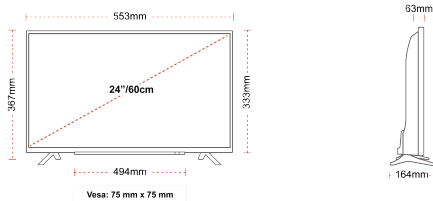

F

22kWh/1000

G

HIGHLIGHTS

- ⊕ HD Ready
- ⊕ 2 HDMI - 1 USB
- ⊕ Smart TV
- ⊕ Internal WLAN
- ⊕ Alexa
- ⊕ Works With Google

SIZE

DISPLAY

Screen Size (inch / cm)	24" / 60cm
Panel Type	Edge LED (ELED)
Resolution	HD Ready (1366 x 768)
Brightness	220

MECHANICAL

Boxed dimensions (mm)	625 x 110 x 460
Dimensions with stand (mm)	553 x 164 x 367
Dimensions without Stand (mm)	553 x 63 x 333
Gross Weight (kg)	5,5
Net Weight (kg)	3,4
VESA (Wall mount) WxH	75mm x 75mm