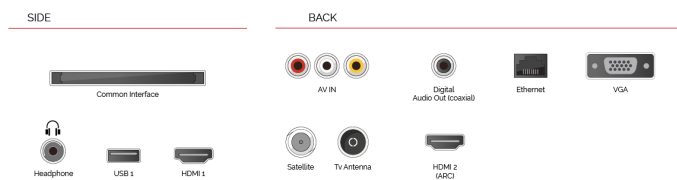

SOCIAL FEED

Get social! Check and update your social media accounts while you watch TV...

HIGHLIGHTS

- ⌕ HD (High Definition) Ready
- ⌕ 2x HDMI, 1x USB
- ⌕ Smart TV
- ⌕ Internal WLAN & Bluetooth
- ⌕ USB Recording

CONNECTIONS

SIZE

DISPLAY

Screen Size (inch / cm)	24" / 60cm
Panel Type	DLED
Resolution	HD Ready (1366 x 768)
Brightness	220

SOUND

Dolby Audio™	Yes
Audio Output Power (RMS)	2x2.5W
Speaker Type	Down Firing
Internal Subwoofer	No
Sound Modes	Music, Movie, Speech, Classic, Flat, User
DTS	DTS HD + DTS TruSurround
Equalizer	5 Band
Onkyo	No