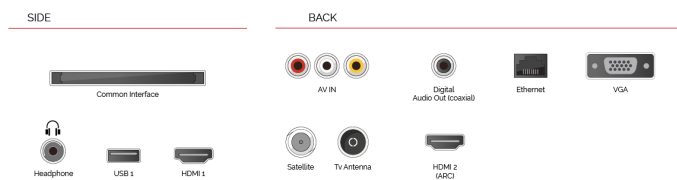

 SOCIAL FEED

Get social! Check and update your social media accounts while you watch TV...

HIGHLIGHTS

- ⌚ HD (High Definition) Ready
- ⌚ 2x HDMI, 1x USB
- ⌚ Smart TV
- ⌚ Internal WLAN & Bluetooth
- ⌚ USB Recording

CONNECTIONS

SIZE

DISPLAY

Screen Size (inch / cm)	24" / 60cm
Panel Type	DLED
Resolution	HD Ready (1366 x 768)
Brightness	220

SOUND

Dolby Audio™	Yes
Audio Output Power (RMS)	2x2.5W
Speaker Type	Down Firing
Internal Subwoofer	No
Sound Modes	Music, Movie, Speech, Classic, Flat, User
DTS	DTS HD + DTS TruSurround
Equalizer	5 Band
Onkyo	No