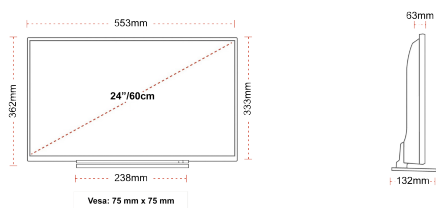

**CONNECTIONS**

**SIZE**

**DISPLAY**

Screen Size (inch / cm)	24" / 60cm
Panel Type	DLED
Resolution	HD Ready (1366 x 768)
Brightness	220

**SOUND**

Dolby Audio™	Yes
Audio Output Power (RMS)	2x2.5W
Speaker Type	Down Firing
Internal Subwoofer	No
Sound Modes	Music, Movie, Speech, Classic, Flat, User
DTS	DTS HD + DTS TruSurround
Equalizer	5 Band
Onkyo	No

**MECHANICAL**

Boxed dimensions (mm)	625 x 110 x 460
Dimensions with stand (mm)	553 x 132 x 362
Dimensions without Stand (mm)	553 x 63 x 333
Gross Weight (kg)	5,5
Net Weight (kg)	3,6
VESA (Wall mount) WxH	75mm x 75mm