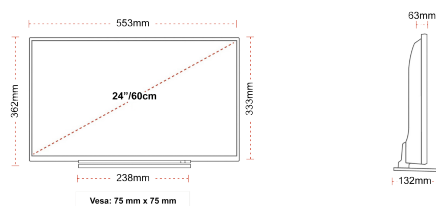

CONNECTIONS

SIZE

DISPLAY

Screen Size (inch / cm)	24" / 60cm
Panel Type	DLED
Resolution	HD Ready (1366 x 768)
Brightness	220

SOUND

Dolby Audio™	Yes
Audio Output Power (RMS)	2x2.5W
Speaker Type	Down Firing
Internal Subwoofer	No
Sound Modes	Music, Movie, Speech, Classic, Flat, User
DTS	DTS HD + DTS TruSurround
Equalizer	5 Band
Onkyo	No

MECHANICAL

Boxed dimensions (mm)	625 x 110 x 460
Dimensions with stand (mm)	553 x 132 x 362
Dimensions without Stand (mm)	553 x 63 x 333
Gross Weight (kg)	5,5
Net Weight (kg)	3,6
VESA (Wall mount) WxH	75mm x 75mm