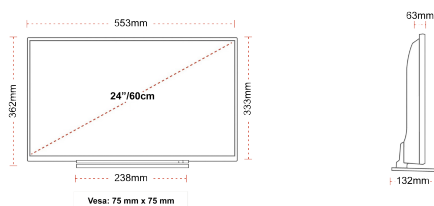

CONNECTIONS

SIZE

DISPLAY

Screen Size (inch / cm)	24" / 60cm
Panel Type	DLED
Resolution	HD Ready (1366 x 768)
Brightness	220

SOUND

Dolby Audio™	Yes
Audio Output Power (RMS)	2x2.5W
Speaker Type	Down Firing
Internal Subwoofer	No
Sound Modes	Music, Movie, Speech, Classic, Flat, User
DTS	DTS HD + DTS TruSurround
Equalizer	5 Band
Onkyo	No

MECHANICAL

Boxed dimensions (mm)	625 x 110 x 460
Dimensions with stand (mm)	553 x 132 x 362
Dimensions without Stand (mm)	553 x 63 x 333
Gross Weight (kg)	5,5
Net Weight (kg)	3,6
VESA (Wall mount) WxH	75mm x 75mm