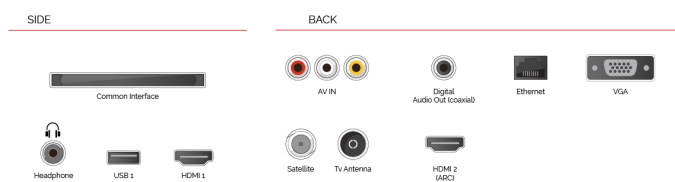

SOCIAL FEED

Get social! Check and update your social media accounts while you watch TV...

HIGHLIGHTS

- ⌚ HD (High Definition) Ready
- ⌚ 2x HDMI, 1x USB
- ⌚ Smart TV
- ⌚ Internal WLAN & Bluetooth
- ⌚ USB Recording

CONNECTIONS

SIZE

DISPLAY

Screen Size (inch / cm)	24" / 60cm
Panel Type	DLED
Resolution	HD Ready (1366 x 768)
Brightness	220

SOUND

Dolby Audio™	Yes
Audio Output Power (RMS)	2x2.5W
Speaker Type	Down Firing
Internal Subwoofer	No
Sound Modes	Music, Movie, Speech, Classic, Flat, User
DTS	DTS HD + DTS TruSurround
Equalizer	5 Band
Onkyo	No

ACCESSORIES

Remote Control	Yes
Remote Control Battery	Yes
Quick Start Guide	Yes
Small Remote Control	No

VIDEO

Wide Color Gamut	No
HDR	No
Picture Modes	Dynamic, Game, Sports, Cinema, Natural, User
Dolby Vision HDR	No
TRU Flow	No
TRU Resolution	No
TRU Micro Dimming	No