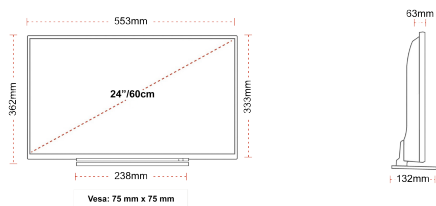

CONNECTIONS

SIZE

DISPLAY

Screen Size (inch / cm)	24" / 60cm
Panel Type	DLED
Resolution	HD Ready (1366 x 768)
Brightness	220

SOUND

Dolby Audio™	Yes
Audio Output Power (RMS)	2x2.5W
Speaker Type	Down Firing
Internal Subwoofer	No
Sound Modes	Music, Movie, Speech, Classic, Flat, User
DTS	DTS HD + DTS TruSurround
Equalizer	5 Band
Onkyo	No

MECHANICAL

Boxed dimensions (mm)	625 x 110 x 460
Dimensions with stand (mm)	553 x 132 x 362
Dimensions without Stand (mm)	553 x 63 x 333
Gross Weight (kg)	5,5
Net Weight (kg)	3,6
VESA (Wall mount) WxH	75mm x 75mm