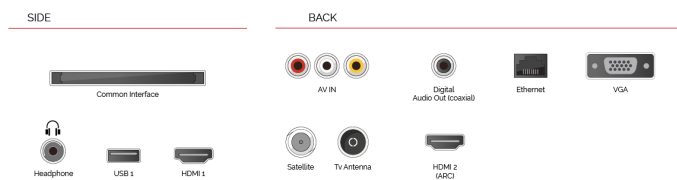

SOCIAL FEED

Get social! Check and update your social media accounts while you watch TV...

HIGHLIGHTS

- ⌚ HD (High Definition) Ready
- ⌚ 2x HDMI, 1x USB
- ⌚ Smart TV
- ⌚ Internal WLAN & Bluetooth
- ⌚ USB Recording

CONNECTIONS

SIZE

DISPLAY

Screen Size (inch / cm)	24" / 60cm
Panel Type	DLED
Resolution	HD Ready (1366 x 768)
Brightness	220

SOUND

Dolby Audio™	Yes
Audio Output Power (RMS)	2x2.5W
Speaker Type	Down Firing
Internal Subwoofer	No
Sound Modes	Music, Movie, Speech, Classic, Flat, User
DTS	DTS HD + DTS TruSurround
Equalizer	5 Band
Onkyo	No