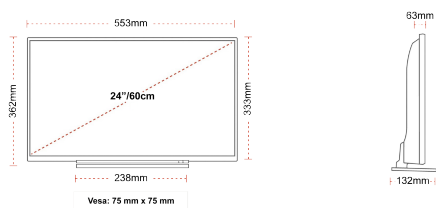

CONNECTIONS

SIZE

DISPLAY

Screen Size (inch / cm)	24" / 60cm
Panel Type	DLED
Resolution	HD Ready (1366 x 768)
Brightness	220

SOUND

Dolby Audio™	Yes
Audio Output Power (RMS)	2x2.5W
Speaker Type	Down Firing
Internal Subwoofer	No
Sound Modes	Music, Movie, Speech, Classic, Flat, User
DTS	DTS HD + DTS TruSurround
Equalizer	5 Band
Onkyo	No

MECHANICAL

Boxed dimensions (mm)	625 x 110 x 460
Dimensions with stand (mm)	553 x 132 x 362
Dimensions without Stand (mm)	553 x 63 x 333
Gross Weight (kg)	5,5
Net Weight (kg)	3,6
VESA (Wall mount) WxH	75mm x 75mm