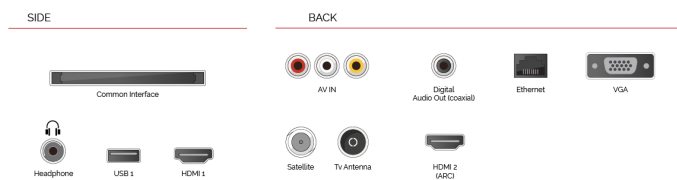

SOCIAL FEED

Get social! Check and update your social media accounts while you watch TV...

**HIGHLIGHTS**

- ⌚ HD (High Definition) Ready
- ⌚ 2x HDMI, 1x USB
- ⌚ Smart TV
- ⌚ Internal WLAN & Bluetooth
- ⌚ USB Recording

**CONNECTIONS**

**SIZE**

**DISPLAY**

Screen Size (inch / cm)	24" / 60cm
Panel Type	DLED
Resolution	HD Ready (1366 x 768)
Brightness	220

**SOUND**

Dolby Audio™	Yes
Audio Output Power (RMS)	2x2.5W
Speaker Type	Down Firing
Internal Subwoofer	No
Sound Modes	Music, Movie, Speech, Classic, Flat, User
DTS	DTS HD + DTS TruSurround
Equalizer	5 Band
Onkyo	No