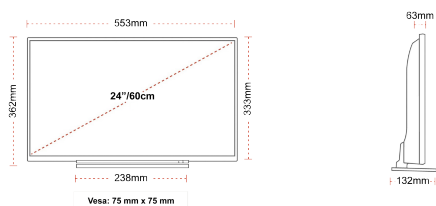

CONNECTIONS

SIZE

DISPLAY

Screen Size (inch / cm)	24" / 60cm
Panel Type	DLED
Resolution	HD Ready (1366 x 768)
Brightness	220

SOUND

Dolby Audio™	Yes
Audio Output Power (RMS)	2x2.5W
Speaker Type	Down Firing
Internal Subwoofer	No
Sound Modes	Music, Movie, Speech, Classic, Flat, User
DTS	DTS HD + DTS TruSurround
Equalizer	5 Band
Onkyo	No

MECHANICAL

Boxed dimensions (mm)	625 x 110 x 460
Dimensions with stand (mm)	553 x 132 x 362
Dimensions without Stand (mm)	553 x 63 x 333
Gross Weight (kg)	5,5
Net Weight (kg)	3,6
VESA (Wall mount) WxH	75mm x 75mm