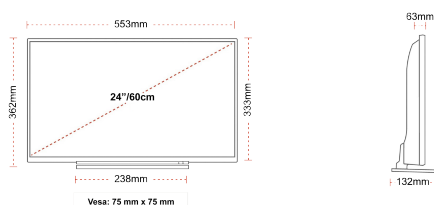

SIZE

DISPLAY

Screen Size (inch / cm)	24" / 60cm
Panel Type	DLED
Resolution	HD Ready (1366 x 768)
Brightness	220

SOUND

Dolby Audio™	Yes
Audio Output Power (RMS)	2x2.5W
Speaker Type	Down Firing
Internal Subwoofer	No
Sound Modes	Music, Movie, Speech, Classic, Flat, User
DTS	DTS HD + DTS TruSurround
Equalizer	5 Band
Onkyo	No

MECHANICAL

Boxed dimensions (mm)	625 x 110 x 460
Dimensions with stand (mm)	553 x 132 x 362
Dimensions without Stand (mm)	553 x 63 x 333
Gross Weight (kg)	6
Net Weight (kg)	4
VESA (Wall mount) WxH	75mm x 75mm