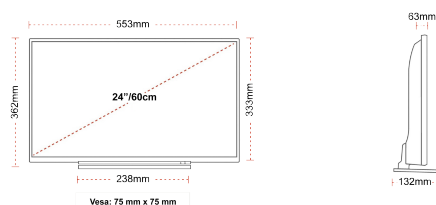

## SIZE

## DISPLAY

Screen Size (inch / cm)	24" / 60cm
Panel Type	DLED
Resolution	HD Ready (1366 x 768)
Brightness	220

## MECHANICAL

Boxed dimensions (mm)	625 x 110 x 460
Dimensions with stand (mm)	553 x 132 x 362
Dimensions without Stand (mm)	553 x 63 x 333
Gross Weight (kg)	6
Net Weight (kg)	4
VESA (Wall mount) WxH	75mm x 75mm