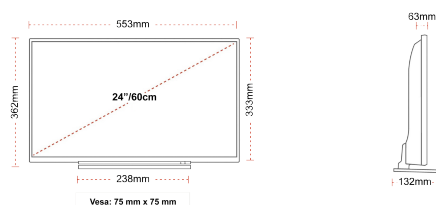

SIZE

DISPLAY

Screen Size (inch / cm)	24" / 60cm
Panel Type	DLED
Resolution	HD Ready (1366 x 768)
Brightness	220

SOUND

Dolby Audio™	Yes
Audio Output Power (RMS)	2x2.5W
Speaker Type	Down Firing
Internal Subwoofer	No
Sound Modes	Music, Movie, Speech, Classic, Flat, User
DTS	DTS HD + DTS TruSurround
Equalizer	5 Band
Onkyo	No

MECHANICAL

Boxed dimensions (mm)	625 x 110 x 460
Dimensions with stand (mm)	553 x 132 x 362
Dimensions without Stand (mm)	553 x 63 x 333
Gross Weight (kg)	6
Net Weight (kg)	4
VESA (Wall mount) WxH	75mm x 75mm