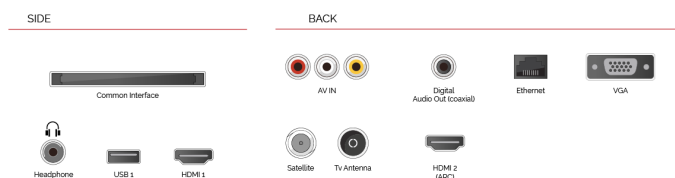

CONNECTIONS

SIZE