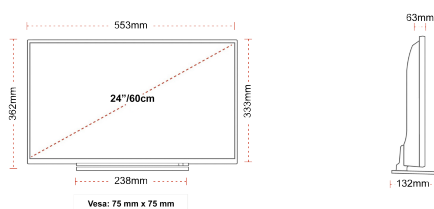

DISPLAY

Screen Size (inch / cm)	24" / 60cm
Panel Type	DLED
Resolution	HD Ready (1366 x 768)
Brightness	220

SOUND

Dolby Audio™	Yes
Audio Output Power (RMS)	2x2.5W
Speaker Type	Down Firing
Internal Subwoofer	No
Sound Modes	Music, Movie, Speech, Classic, Flat, User
DTS	DTS HD + DTS TruSurround
Equalizer	5 Band
Onkyo	No

ACCESSORIES

Remote Control	Yes
Remote Control Battery	Yes
Quick Start Guide	Yes
Small Remote Control	No

VIDEO

Wide Color Gamut	No
HDR	No
Picture Modes	Dynamic, Game, Sports, Cinema, Natural, User
Dolby Vision HDR	No
TRU Flow	No
TRU Resolution	No
TRU Micro Dimming	No

TUNER / BROADCASTING

HEVC (H.265) Decoder	Yes
Tuner Type	HD DVB-T2/C/S2
UHD from Satellite	No
Dual Tuner	No
Electronic Program Guide (EPG)	Yes
Auto Search	Yes
Program Storage Capacity (Analog)	800
Program Storage Capacity (Digital S/S2)	10000
Program Storage Capacity (Digital T/T2/C)	800

CONNECTIONS

CI+	Yes
HDMI™	2 HDMI
USB	1 USB
Component (YPbPr) in	via VGA
Composite Video/Audio in	Yes
Scart	No
Ethernet	Yes
Headphone Out	No
Antenna Input	Yes
VGA (PC in - D-Sub15)	Yes

SMART TV FEATURES

HBBTV ver 2.0.2	Yes
Audio-Video Sharing (AVS)	Yes
Smart Portal	Toshiba
Toshiba TV Smart Center	Toshiba TV Smart Center
Web Browser	Yes
Netflix	Yes
YouTube™	Yes
Freeview Play	Yes
Bluetooth	Yes
Screen Mirroring	Miracast
Amazon Dash	Yes
Prime Video	Yes
Amazon Alexa	Works with Alexa

MECHANICAL

Boxed dimensions (mm)	625 x 110 x 460
Dimensions with stand (mm)	553 x 132 x 362
Dimensions without Stand (mm)	553 x 63 x 333
Gross Weight (kg)	6
Net Weight (kg)	4
VESA (Wall mount) WxH	75mm x 75mm

POWER / ENERGY

SDR Energy efficiency class	A+
Stand-By Energy Consumption (Average)	<0.5W
SDR on mode energy consumption (kWh / 1000h)	19W
Working Voltage - Frequency	220-240VAC 50Hz
Luminance %	%72
12V TV (Mobile TV)	No