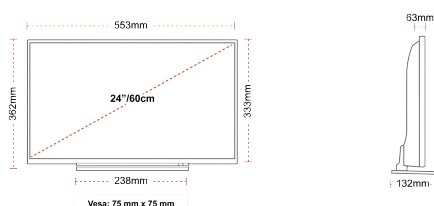

## SIZE

## DISPLAY

Screen Size (inch / cm)	24" / 60cm
Panel Type	DLED
Resolution	HD Ready (1366 x 768)
Brightness	220

## MECHANICAL

Boxed dimensions (mm)	625 x 110 x 460
Dimensions with stand (mm)	553 x 132 x 362
Dimensions without Stand (mm)	553 x 63 x 333
Gross Weight (kg)	6
Net Weight (kg)	4
VESA (Wall mount) WxH	75mm x 75mm