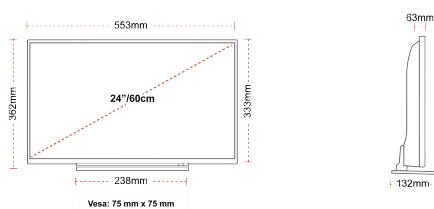

HIGHLIGHTS

- ⌚ HD (High Definition) Ready
- ⌚ 2x HDMI, 1x USB
- ⌚ Smart TV
- ⌚ Internal WLAN & Bluetooth
- ⌚ DVD Combi
- ⌚ USB Recording

CONNECTIONS

SIZE

DISPLAY

Screen Size (inch / cm)	24" / 60cm
Panel Type	DLED
Resolution	HD Ready (1366 x 768)
Brightness	220

MECHANICAL

Boxed dimensions (mm)	625 x 110 x 460
Dimensions with stand (mm)	553 x 132 x 362
Dimensions without Stand (mm)	553 x 63 x 333
Gross Weight (kg)	6
Net Weight (kg)	4
VESA (Wall mount) WxH	75mm x 75mm