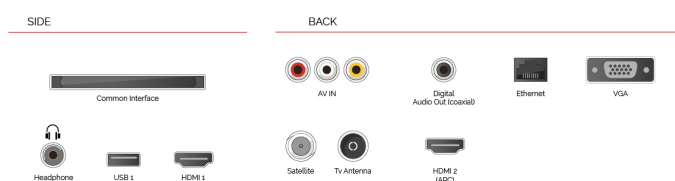

## HIGHLIGHTS

- ⌕ HD (High Definition) Ready
- ⌕ 2x HDMI, 1x USB
- ⌕ Smart TV
- ⌕ Internal WLAN & Bluetooth
- ⌕ DVD Combi
- ⌕ USB Recording

## CONNECTIONS