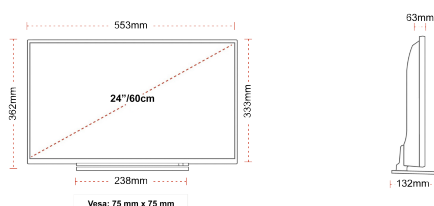

HIGHLIGHTS

- ⌄ HD (High Definition) Ready
- ⌄ 2x HDMI, 1x USB
- ⌄ Smart TV
- ⌄ Internal WLAN & Bluetooth
- ⌄ DVD Combi
- ⌄ USB Recording

CONNECTIONS

SIZE

DISPLAY

Screen Size (inch / cm)	24" / 60cm
Panel Type	DLED
Resolution	HD Ready (1366 x 768)
Brightness	220

MECHANICAL

Boxed dimensions (mm)	625 x 110 x 460
Dimensions with stand (mm)	553 x 132 x 362
Dimensions without Stand (mm)	553 x 63 x 333
Gross Weight (kg)	6
Net Weight (kg)	4
VESA (Wall mount) WxH	75mm x 75mm