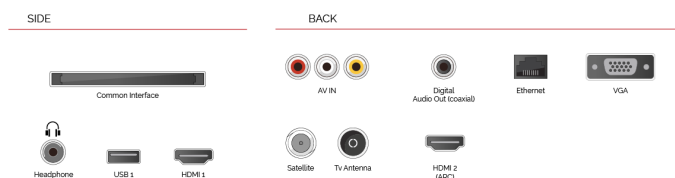

## HIGHLIGHTS

- ⌄ HD (High Definition) Ready
- ⌄ 2x HDMI, 1x USB
- ⌄ Smart TV
- ⌄ Internal WLAN & Bluetooth
- ⌄ DVD Combi
- ⌄ USB Recording

## CONNECTIONS