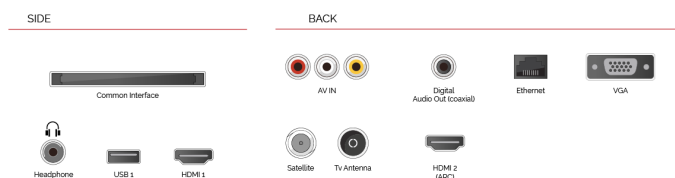

## HIGHLIGHTS

- ⌕ HD (High Definition) Ready
- ⌕ 2x HDMI, 1x USB
- ⌕ Smart TV
- ⌕ Internal WLAN & Bluetooth
- ⌕ DVD Combi
- ⌕ USB Recording

## CONNECTIONS