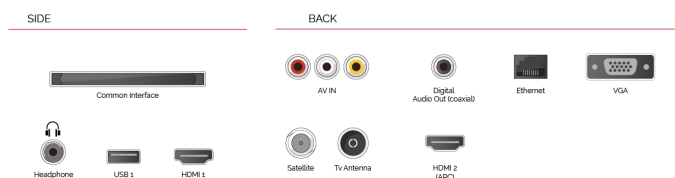

HD READY

To watch TV in HD picture quality is to see and believe in the on-screen action. Catch additional detail in every scene for a more authentic viewer experience.

DVD Combi

Save space and enjoy movie magic on-tap with Toshiba's DVD TVs.

HIGHLIGHTS

- ⌄ HD (High Definition) Ready
- ⌄ 2x HDMI, 1x USB
- ⌄ Smart TV
- ⌄ Internal WLAN & Bluetooth
- ⌄ DVD Combi
- ⌄ USB Recording

CONNECTIONS

SIZE

DISPLAY

Screen Size (inch / cm)	24" / 60cm
Panel Type	DLED
Resolution	HD Ready (1366 x 768)
Brightness	220