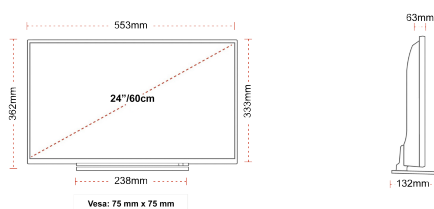

## SIZE

## DISPLAY

Screen Size (inch / cm)	24" / 60cm
Panel Type	DLED
Resolution	HD Ready (1366 x 768)
Brightness	220

## MECHANICAL

Boxed dimensions (mm)	625 x 110 x 460
Dimensions with stand (mm)	553 x 132 x 362
Dimensions without Stand (mm)	553 x 63 x 333
Gross Weight (kg)	6
Net Weight (kg)	4
VESA (Wall mount) WxH	75mm x 75mm