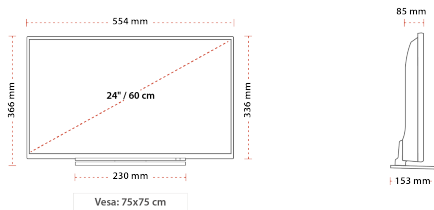

**HIGHLIGHTS**

- ⌄ HD (High Definition) Ready
- ⌄ 2x HDMI, 1x USB
- ⌄ Toshiba Smart Portal
- ⌄ Internal WLAN & Bluetooth
- ⌄ USB Recording
- ⌄ Eco Friendly Mode

**CONNECTIONS**

**SIZE**

**DISPLAY**

Screen Size (inch / cm)	24" / 61cm
Panel Type	D-LED
Resolution	HD (1366 x 768)
Brightness	220

**MECHANICAL**

Boxed dimensions (mm)	700 x 145 x 418
Dimensions with stand (mm)	153 x 554 x 366
Dimensions without Stand (mm)	85 x 554 x 336
Gross Weight (kg)	5,5
Net Weight (kg)	3,3
VESA (Wall mount) WxH	75 x 75