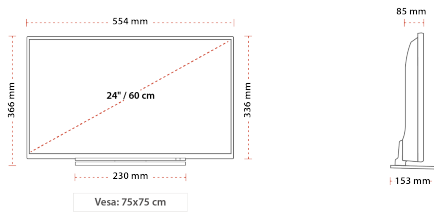

HIGHLIGHTS

- ⌂ HD (High Definition) Ready
- ⌂ 2x HDMI, 1x USB
- ⌂ Toshiba Smart Portal
- ⌂ Internal WLAN & Bluetooth
- ⌂ USB Recording
- ⌂ Eco Friendly Mode

CONNECTIONS

SIZE

DISPLAY

Screen Size (inch / cm)	24" / 61cm
Panel Type	D-LED
Resolution	HD (1366 x 768)
Brightness	220

MECHANICAL

Boxed dimensions (mm)	700 x 145 x 418
Dimensions with stand (mm)	153 x 554 x 366
Dimensions without Stand (mm)	85 x 554 x 336
Gross Weight (kg)	5,5
Net Weight (kg)	3,3
VESA (Wall mount) WxH	75 x 75