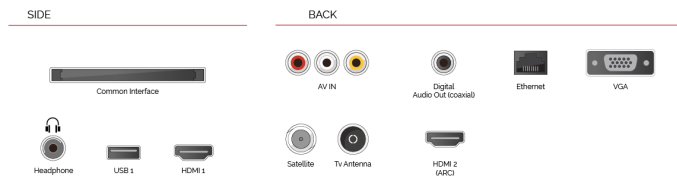

CONNECTIONS

SIZE