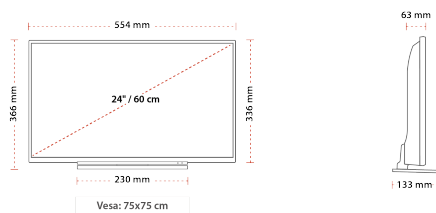

VIDEO
ON DEMAND

HIGHLIGHTS

- ⌵ HD (High Definition) Ready
- ⌵ 2x HDMI™, 1x USB
- ⌵ Toshiba Smart Portal
- ⌵ Internal WLAN & Bluetooth
- ⌵ USB Recording
- ⌵ Eco Friendly Mode

CONNECTIONS

SIZE

DISPLAY

Screen Size (inch / cm)	24" / 60cm
Panel Type	E-LED
Resolution	HD (1366 x 768)
Brightness	220

MECHANICAL

Boxed dimensions (mm)	700 x 110 x 418
Dimensions with stand (mm)	133 x 554 x 366
Dimensions without Stand (mm)	63 x 554 x 336
Gross Weight (kg)	5,5
Net Weight (kg)	3,6
VESA (Wall mount) WxH	75mm x 75mm