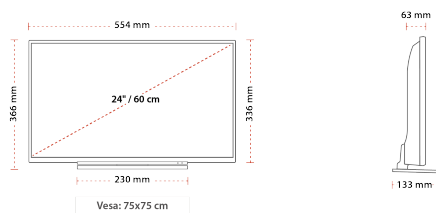

VIDEO
ON DEMAND

HIGHLIGHTS

- ⌕ HD (High Definition) Ready
- ⌕ 2x HDMI™, 1x USB
- ⌕ Toshiba Smart Portal
- ⌕ Internal WLAN & Bluetooth
- ⌕ USB Recording
- ⌕ Eco Friendly Mode

CONNECTIONS

SIZE

DISPLAY

Screen Size (inch / cm)	24" / 60cm
Panel Type	E-LED
Resolution	HD (1366 x 768)
Brightness	220

MECHANICAL

Boxed dimensions (mm)	700 x 110 x 418
Dimensions with stand (mm)	133 x 554 x 366
Dimensions without Stand (mm)	63 x 554 x 336
Gross Weight (kg)	5,5
Net Weight (kg)	3,6
VESA (Wall mount) WxH	75mm x 75mm