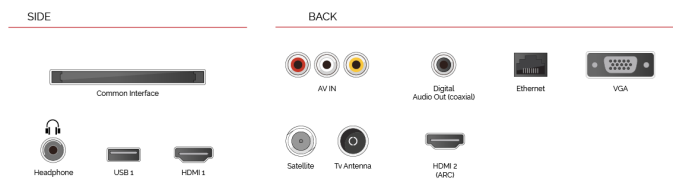

USB Video Recording

Sometimes once just isn't enough when it comes to watching your favourite programmes and movies. With this USB recording feature, you can watch and record your all-time favourite TV content.

VIDEO
ON DEMAND

HIGHLIGHTS

- ⌕ HD (High Definition) Ready
- ⌕ 2x HDMI™, 1x USB
- ⌕ Toshiba Smart Portal
- ⌕ Internal WLAN & Bluetooth
- ⌕ USB Recording
- ⌕ Eco Friendly Mode

CONNECTIONS

SIZE

DISPLAY

Screen Size (inch / cm)	24" / 60cm
Panel Type	E-LED
Resolution	HD (1366 x 768)
Brightness	220

SOUND

Dolby Audio™	Yes
Audio Output Power (RMS)	2x2.5W
Speaker Type	Downfiring Speaker
Internal Subwoofer	No
Sound Modes	Music, Movie, Speech, Classic, Flat, User
DTS	DTSTM HD + DTS™ TruSurround
Equalizer	5 Band