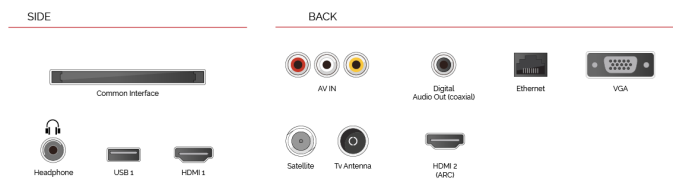

REC USB Video Recording

Sometimes once just isn't enough when it comes to watching your favourite programmes and movies. With this USB recording feature, you can watch and record your all-time favourite TV content.

VIDEO ON DEMAND

HIGHLIGHTS

- ⌕ HD (High Definition) Ready
- ⌕ 2x HDMI™, 1x USB
- ⌕ Toshiba Smart Portal
- ⌕ Internal WLAN & Bluetooth
- ⌕ USB Recording
- ⌕ Eco Friendly Mode

CONNECTIONS

SIZE

DISPLAY

Screen Size (inch / cm)	24" / 60cm
Panel Type	E-LED
Resolution	HD (1366 x 768)
Brightness	220

SOUND

Dolby Audio™	Yes
Audio Output Power (RMS)	2x2.5W
Speaker Type	Downfiring Speaker
Internal Subwoofer	No
Sound Modes	Music, Movie, Speech, Classic, Flat, User
DTS	DTSTM HD + DTSTM TruSurround
Equalizer	5 Band