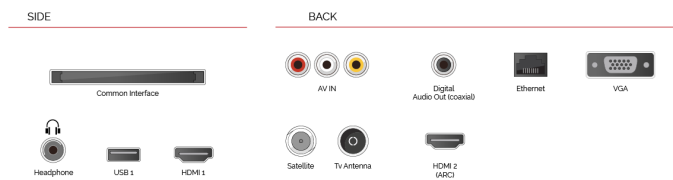

CONNECTIONS

SIZE