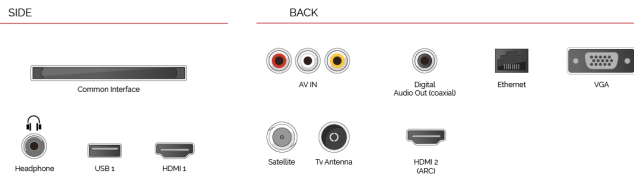

VIDEO
ON DEMAND

HIGHLIGHTS

- ⌵ HD (High Definition) Ready
- ⌵ 2x HDMI™, 1x USB
- ⌵ Toshiba Smart Portal
- ⌵ Internal WLAN & Bluetooth
- ⌵ USB Recording
- ⌵ Eco Friendly Mode

CONNECTIONS

SIZE

DISPLAY

Screen Size (inch / cm)	24" / 60cm
Panel Type	E-LED
Resolution	HD (1366 x 768)
Brightness	220