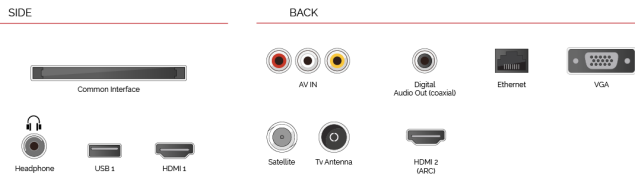

CONNECTIONS

SIZE