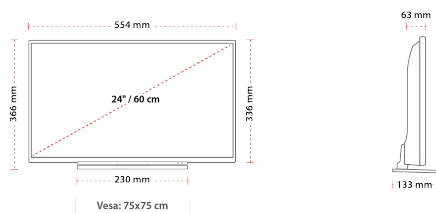

VIDEO ON DEMAND

HIGHLIGHTS

- ⌕ HD (High Definition) Ready
- ⌕ 2x HDMI™, 1x USB
- ⌕ Toshiba Smart Portal
- ⌕ Internal WLAN & Bluetooth
- ⌕ USB Recording
- ⌕ Eco Friendly Mode

CONNECTIONS

SIZE

DISPLAY

Screen Size (inch / cm)	24" / 60cm
Panel Type	E-LED
Resolution	HD (1366 x 768)
Brightness	220

MECHANICAL

Boxed dimensions (mm)	700 x 110 x 418
Dimensions with stand (mm)	133 x 554 x 366
Dimensions without Stand (mm)	63 x 554 x 336
Gross Weight (kg)	5,5
Net Weight (kg)	3,6
VESA (Wall mount) WxH	75mm x 75mm