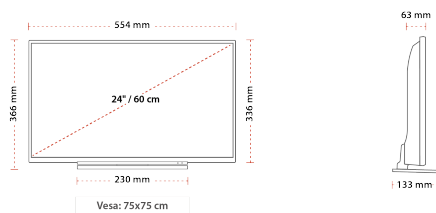

## SIZE

## DISPLAY

|                         |                 |
|-------------------------|-----------------|
| Screen Size (inch / cm) | 24" / 60cm      |
| Panel Type              | E-LED           |
| Resolution              | HD (1366 x 768) |
| Brightness              | 220             |