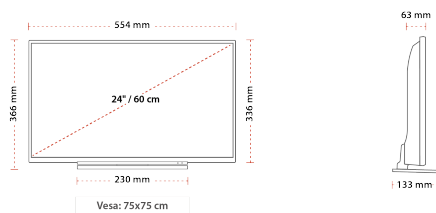

## SIZE

## DISPLAY

Screen Size (inch / cm)	24" / 60cm
Panel Type	E-LED
Resolution	HD (1366 x 768)
Brightness	220