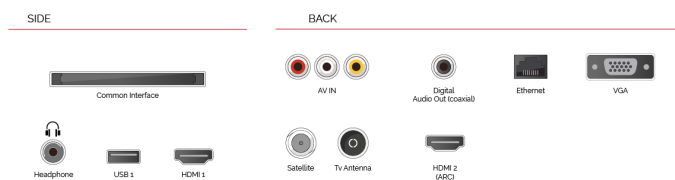

DVD Combi

Save space and enjoy movie magic on-tap with Toshiba's DVD TVs.

REC USB Video Recording

Sometimes once just isn't enough when it comes to watching your favourite programmes and movies. With this USB recording feature, you can watch and record your all-time favourite TV content.

HIGHLIGHTS

- ⌂ HD (High Definition) Ready
- ⌂ 2x HDMI™, 1x USB
- ⌂ Toshiba Smart Portal
- ⌂ DVD Combi
- ⌂ Internal WLAN & Bluetooth
- ⌂ USB Recording

CONNECTIONS

SIZE

DISPLAY

Screen Size (inch / cm)	24" / 61cm
Panel Type	D-LED
Resolution	HD (1366 x 768)
Brightness	220

SOUND

Dolby Audio™	Yes
Audio Output Power (RMS)	2x2.5W
Speaker Type	Downfiring Speaker
Internal Subwoofer	No
Sound Modes	Music, Movie, Speech, Classic, Flat, User
DTS	DTSTM HD + DTS™ TruSurround
Equalizer	5 Band