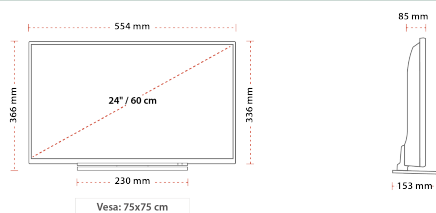

HIGHLIGHTS

- ⌂ HD (High Definition) Ready
- ⌂ 2x HDMI™, 1x USB
- ⌂ Toshiba Smart Portal
- ⌂ DVD Combi
- ⌂ Internal WLAN & Bluetooth
- ⌂ USB Recording

CONNECTIONS

SIZE

DISPLAY

Screen Size (inch / cm)	24" / 61cm
Panel Type	D-LED
Resolution	HD (1366 x 768)
Brightness	220