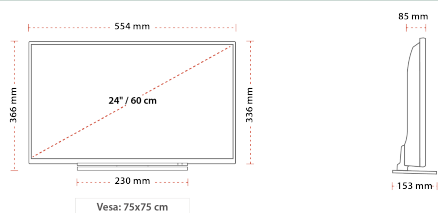

## SIZE

## DISPLAY

Screen Size (inch / cm)	24" / 61cm
Panel Type	D-LED
Resolution	HD (1366 x 768)
Brightness	220

## MECHANICAL

Boxed dimensions (mm)	700 x 145 x 418
Dimensions with stand (mm)	153 x 554 x 364
Dimensions without Stand (mm)	85 x 554 x 336
Gross Weight (kg)	6
Net Weight (kg)	3,8
VESA (Wall mount) WxH	75 x 75