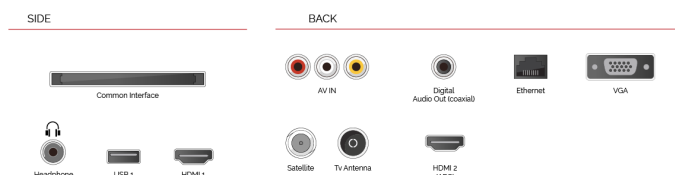

### REC USB Video Recording

Sometimes once just isn't enough when it comes to watching your favourite programmes and movies. With this USB recording feature, you can watch and record your all-time favourite TV content.

## HIGHLIGHTS

- ⌵ HD (High Definition) Ready
- ⌵ 2x HDMI™, 1x USB
- ⌵ Toshiba Smart Portal
- ⌵ DVD Combi
- ⌵ Internal WLAN & Bluetooth
- ⌵ USB Recording

## CONNECTIONS