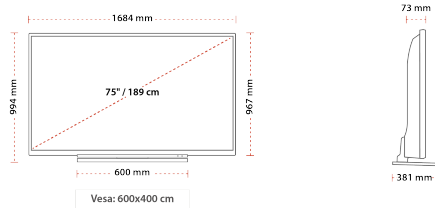

## SIZE

## DISPLAY

|                         |                          |
|-------------------------|--------------------------|
| Screen Size (inch / cm) | 75" / 189cm              |
| Panel Type              | Direct Back Light (DLED) |
| Resolution              | Ultra HD (3840 x 2160)   |
| Brightness              | 350                      |

## MECHANICAL

|                               |                   |
|-------------------------------|-------------------|
| Boxed dimensions (mm)         | 1948 x 210 x 1170 |
| Dimensions with stand (mm)    | 381 x 1684 x 994  |
| Dimensions without Stand (mm) | 73x 1684 x 967    |
| Gross Weight (kg)             | 55,5              |
| Net Weight (kg)               | 43,5              |
| VESA (Wall mount) WxH         | 600mm x 400mm     |
| Screw Size                    | M8                |