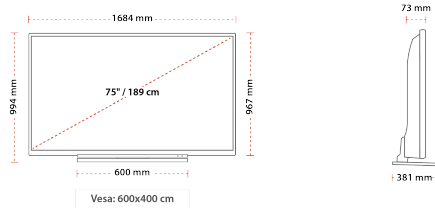

SIZE

DISPLAY

Screen Size (inch / cm)	75" / 189cm
Panel Type	Direct Back Light (DLED)
Resolution	Ultra HD (3840 x 2160)
Brightness	350

SOUND

Dolby Audio™	Yes
Audio Output Power (RMS)	2x12W
Speaker Type	Down Firing
Internal Subwoofer	No
Sound Modes	Smart, Movie, Music, News
DTS	Yes
Equalizer	5 band
Onkyo	Sound by Onkyo

ACCESSORIES

Remote Control	Yes
Remote Control Battery	Yes
Quick Start Guide	Yes
Small Remote Control	No

FEATURES

HDMI™ ARC	Through HDMI2
USB Recording (PVR Ready)	No
Channel List USB Cloning	No
Teletext	Yes
HDMI™ CEC	Yes
Basic Hotel Mode	No
Media Player	Yes
MHL via HDMI™ (Mobile HD Link)	No
Child Lock	No
NTSC Playback	Yes

VIDEO

Wide Color Gamut	No
HDR	Yes
Picture Modes	User, Standard, Vivid, Sport, Movie, Game
Dolby Vision HDR	Yes
TRU Flow	No
TRU Resolution	Yes
TRU Micro Dimming	Yes

TUNER / BROADCASTING

HEVC (H.265) Decoder	Yes
Tuner Type	HD DVB-T2/C/S2
UHD from Satellite	Yes
Dual Tuner	No
Electronic Program Guide (EPG)	Yes
Auto Search	Yes
Program Storage Capacity (Analog)	200
Program Storage Capacity (Digital S/S2)	10000
Program Storage Capacity (Digital T/T2/C)	1000+1000

CONNECTIONS

CI+	Yes
HDMI™	4 HDMI
USB	2 USB
Component (YPbPr) in	via VGA
Composite Video/Audio in	Yes
Scart	No
Ethernet	Yes
Headphone Out	Yes
Antenna Input	Yes
VGA (PC in - D-Sub15)	Yes

SMART TV FEATURES

HBBTV ver 2.0.2	Yes
Audio-Video Sharing (AVS)	No
Smart Portal	Android TV
Toshiba TV Smart Center	No
Web Browser	No
Netflix	Yes
YouTube™	Yes
Bluetooth	Yes
Screen Mirroring	Chromecast
Prime Video	Yes
Google Assistant	Google Assistant
Amazon Alexa	No

MECHANICAL

Boxed dimensions (mm)	1948 x 210 x 1170
Dimensions with stand (mm)	381 x 1684 x 994
Dimensions without Stand (mm)	73x 1684 x 967
Gross Weight (kg)	55,5
Net Weight (kg)	43,5
VESA (Wall mount) WxH	600mm x 400mm
Screw Size	M8

POWER / ENERGY

Stand-By Energy Consumption (Average)	<0.5W
Working Voltage - Frequency	220-240V AC
12V TV (Mobile TV)	No