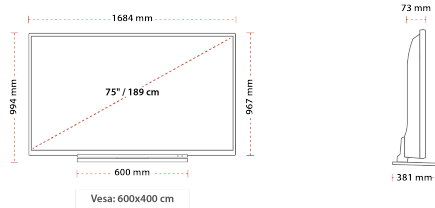

G

155kWh/1000

G
HDR
 155kWh/1000

HIGHLIGHTS

- ⊗ Android TV
- ⊗ Google Assistant
- ⊗ Chromecast Built in
- ⊗ 4K UHD HDR
- ⊗ Dolby Vision HDR
- ⊗ Google Play Store

SIZE

DISPLAY

Screen Size (inch / cm)	75" / 189cm
Panel Type	Direct Back Light (DLED)
Resolution	Ultra HD (3840 x 2160)
Brightness	350

MECHANICAL

Boxed dimensions (mm)	1948 x 210 x 1170
Dimensions with stand (mm)	381 x 1684 x 994
Dimensions without Stand (mm)	73x 1684 x 967
Gross Weight (kg)	55,5
Net Weight (kg)	43,5
VESA (Wall mount) WxH	600mm x 400mm
Screw Size	M8