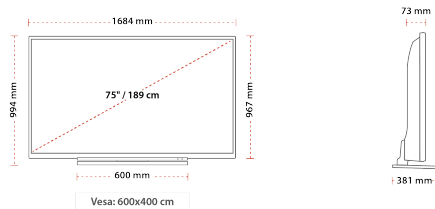

SIZE

DISPLAY

Screen Size (inch / cm)	75" / 189cm
Panel Type	Direct Back Light (DLED)
Resolution	Ultra HD (3840 x 2160)
Brightness	350

SOUND

Dolby Audio™	Yes
Audio Output Power (RMS)	2x12W
Speaker Type	Down Firing
Internal Subwoofer	No
Sound Modes	Smart, Movie, Music, News
DTS	Yes
Equalizer	5 band
Onkyo	Sound by Onkyo

ACCESSORIES

Remote Control	Yes
Remote Control Battery	Yes
Quick Start Guide	Yes
Small Remote Control	No

FEATURES

HDMI™ ARC	Through HDMI2
USB Recording (PVR Ready)	No
Channel List USB Cloning	No
Teletext	Yes
HDMI™ CEC	Yes
Basic Hotel Mode	No
Media Player	Yes
MHL via HDMI™ (Mobile HD Link)	No
Child Lock	No
NTSC Playback	Yes

VIDEO

Wide Color Gamut	No
HDR	Yes
Picture Modes	User, Standard, Vivid, Sport, Movie, Game
Dolby Vision HDR	Yes
TRU Flow	No
TRU Resolution	Yes
TRU Micro Dimming	Yes

TUNER / BROADCASTING

HEVC (H.265) Decoder	Yes
Tuner Type	HD DVB-T2/C/S2
UHD from Satellite	Yes
Dual Tuner	No
Electronic Program Guide (EPG)	Yes
Auto Search	Yes
Program Storage Capacity (Analog)	200
Program Storage Capacity (Digital S/S2)	10000
Program Storage Capacity (Digital T/T2/C)	1000+1000

CONNECTIONS

CI+	Yes
HDMI™	4 HDMI
USB	2 USB
Component (YPbPr) in	via VGA
Composite Video/Audio in	Yes
Scart	No
Ethernet	Yes
Headphone Out	Yes
Antenna Input	Yes
VGA (PC in - D-Sub15)	Yes

SMART TV FEATURES

HBBTV ver 2.0.2	Yes
Audio-Video Sharing (AVS)	No
Smart Portal	Android TV
Toshiba TV Smart Center	No
Web Browser	No
Netflix	Yes
YouTube™	Yes
Bluetooth	Yes
Screen Mirroring	Chromecast
Prime Video	Yes
Google Assistant	Google Assistant
Amazon Alexa	No

MECHANICAL

Boxed dimensions (mm)	1948 x 210 x 1170
Dimensions with stand (mm)	381 x 1684 x 994
Dimensions without Stand (mm)	73x 1684 x 967
Gross Weight (kg)	55,5
Net Weight (kg)	43,5
VESA (Wall mount) WxH	600mm x 400mm
Screw Size	M8

POWER / ENERGY

Stand-By Energy Consumption (Average)	<0.5W
Working Voltage - Frequency	220-240V AC
12V TV (Mobile TV)	No