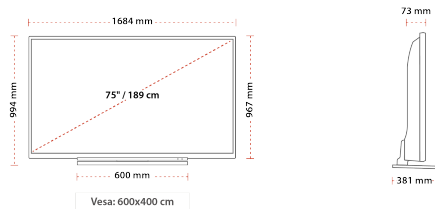

G

155kWh/1000

G
HDR
 155kWh/1000

HIGHLIGHTS

- ⌵ Android TV
- ⌵ Google Assistant
- ⌵ Chromecast Built in
- ⌵ 4K UHD HDR
- ⌵ Dolby Vision HDR
- ⌵ Google Play Store

SIZE

DISPLAY

| | |
|-------------------------|--------------------------|
| Screen Size (inch / cm) | 75" / 189cm |
| Panel Type | Direct Back Light (DLED) |
| Resolution | Ultra HD (3840 x 2160) |
| Brightness | 350 |

MECHANICAL

| | |
|-------------------------------|-------------------|
| Boxed dimensions (mm) | 1948 x 210 x 1170 |
| Dimensions with stand (mm) | 381 x 1684 x 994 |
| Dimensions without Stand (mm) | 73x 1684 x 967 |
| Gross Weight (kg) | 55,5 |
| Net Weight (kg) | 43,5 |
| VESA (Wall mount) WxH | 600mm x 400mm |
| Screw Size | M8 |