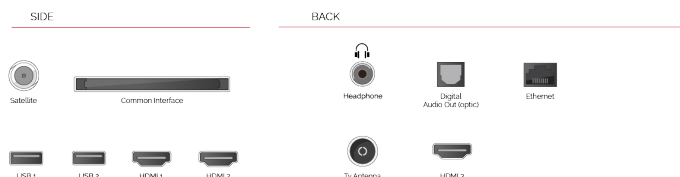

CONNECTIONS

SIZE

DISPLAY

Screen Size (inch / cm)	65" / 164cm
Panel Type	Direct Back Light (DLED)
Resolution	Ultra HD (3840 x 2160)
Brightness	350

SOUND

Dolby Audio™	Yes
Audio Output Power (RMS)	2x12W
Speaker Type	Down Firing
Internal Subwoofer	Yes
Sound Modes	Smart, Movie, Music, News
DTS	Yes
Equalizer	5 band
Onkyo	Sound by Onkyo