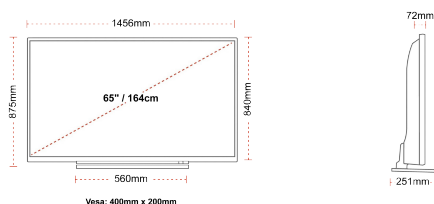

G
109kWh/1000

G
HDR
109kWh/1000

HIGHLIGHTS

- ⌵ Android TV
- ⌵ Chromecast Built in
- ⌵ 4K UHD HDR
- ⌵ Dolby Vision HDR
- ⌵ Google Play Store

CONNECTIONS

SIZE

DISPLAY

Screen Size (inch / cm)	65" / 164cm
Panel Type	DLED
Resolution	Ultra HD (3840 x 2160)
Brightness	320

MECHANICAL

Boxed dimensions (mm)	1607 x 152 x 984
Dimensions with stand (mm)	1456 x 251 x 875
Dimensions without Stand (mm)	1456 x 72 x 840
Gross Weight (kg)	32,00
Net Weight (kg)	24,50
VESA (Wall mount) WxH	400mm x 200mm
Screw Size	M6