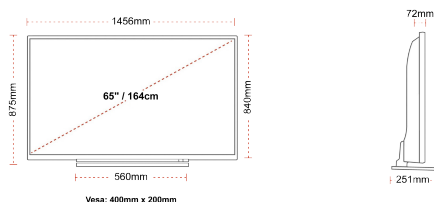

CONNECTIONS

SIZE

DISPLAY

Screen Size (inch / cm)	65" / 164cm
Panel Type	DLED
Resolution	Ultra HD (3840 x 2160)
Brightness	320

SOUND

Dolby Audio™	Yes
Audio Output Power (RMS)	2x12W
Speaker Type	Down Firing
Internal Subwoofer	No
Sound Modes	Music, Movie, Speech, Classic, Flat, User
DTS	Yes
Equalizer	5 band
Onkyo	Sound by Onkyo

MECHANICAL

Boxed dimensions (mm)	1607 x 152 x 984
Dimensions with stand (mm)	1456 x 251 x 875
Dimensions without Stand (mm)	1456 x 72 x 840
Gross Weight (kg)	32,00
Net Weight (kg)	24,50
VESA (Wall mount) WxH	400mm x 200mm
Screw Size	M6