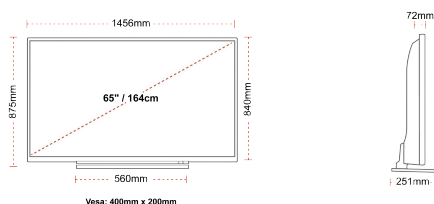

**G**  
109kWh/1000

**G**  
**HDR**  
109kWh/1000

**HIGHLIGHTS**

- ⊗ Android TV
- ⊗ Chromecast Built in
- ⊗ 4K UHD HDR
- ⊗ Dolby Vision HDR
- ⊗ Google Play Store

**CONNECTIONS**

**SIZE**

**DISPLAY**

Screen Size (inch / cm)	65" / 164cm
Panel Type	DLED
Resolution	Ultra HD (3840 x 2160)
Brightness	320

**MECHANICAL**

Boxed dimensions (mm)	1607 x 152 x 984
Dimensions with stand (mm)	1456 x 251 x 875
Dimensions without Stand (mm)	1456 x 72 x 840
Gross Weight (kg)	32,00
Net Weight (kg)	24,50
VESA (Wall mount) WxH	400mm x 200mm
Screw Size	M6