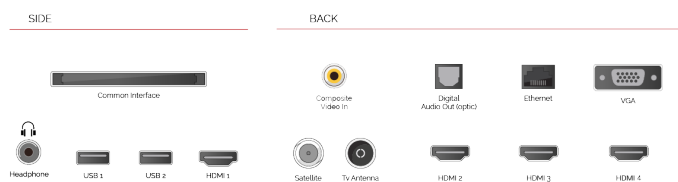

CONNECTIONS

SIZE

DISPLAY

Screen Size (inch / cm)	65" / 164cm
Panel Type	DLED
Resolution	Ultra HD (3840 x 2160)
Brightness	320

SOUND

Dolby Audio™	Yes
Audio Output Power (RMS)	2x12W
Speaker Type	Down Firing
Internal Subwoofer	No
Sound Modes	Music, Movie, Speech, Classic, Flat, User
DTS	Yes
Equalizer	5 band
Onkyo	Sound by Onkyo