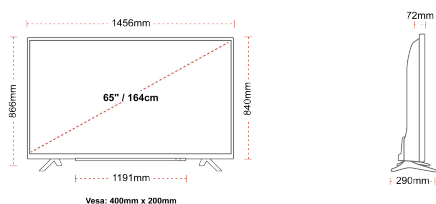

CONNECTIONS

SIZE

DISPLAY

Screen Size (inch / cm)	65" / 164cm
Panel Type	DLED
Resolution	Ultra HD (3840 x 2160)
Brightness	350

SOUND

Dolby Audio™	Yes
Audio Output Power (RMS)	2x12W
Speaker Type	Down Firing
Internal Subwoofer	No
Sound Modes	Music, Movie, Speech, Classic, Flat, User
DTS	Yes
Equalizer	5 band
Onkyo	Sound by Onkyo