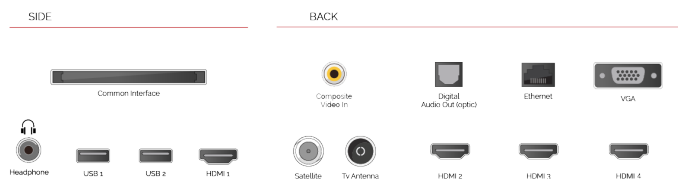

SIZE

DISPLAY

Screen Size (inch / cm)	65" / 164cm
Panel Type	DLED
Resolution	Ultra HD (3840 x 2160)
Brightness	350

SOUND

Dolby Audio™	Yes
Audio Output Power (RMS)	2x12W
Speaker Type	Down Firing
Internal Subwoofer	No
Sound Modes	Music, Movie, Speech, Classic, Flat, User
DTS	Yes
Equalizer	5 band
Onkyo	Sound by Onkyo