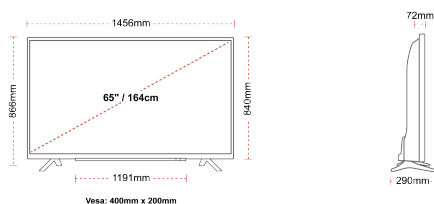

SIZE

DISPLAY

Screen Size (inch / cm)	65" / 164cm
Panel Type	DLED
Resolution	Ultra HD (3840 x 2160)
Brightness	350

SOUND

Dolby Audio™	Yes
Audio Output Power (RMS)	2x12W
Speaker Type	Down Firing
Internal Subwoofer	No
Sound Modes	Music, Movie, Speech, Classic, Flat, User
DTS	Yes
Equalizer	5 band
Onkyo	Sound by Onkyo