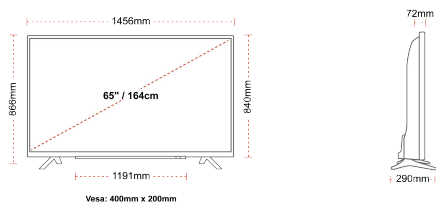

**DISPLAY**

Screen Size (inch / cm)	65" / 164cm
Panel Type	DLED
Resolution	Ultra HD (3840 x 2160)
Brightness	350

**SOUND**

Dolby Audio™	Yes
Audio Output Power (RMS)	2x12W
Speaker Type	Down Firing
Internal Subwoofer	No
Sound Modes	Music, Movie, Speech, Classic, Flat, User
DTS	Yes
Equalizer	5 band
Onkyo	Sound by Onkyo