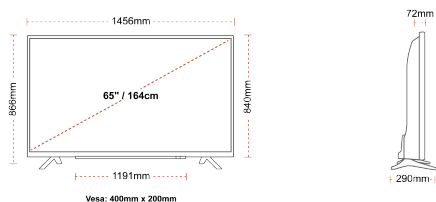

SIZE

DISPLAY

Screen Size (inch / cm)	65" / 164cm
Panel Type	DLED
Resolution	Ultra HD (3840 x 2160)
Brightness	350

SOUND

Dolby Audio™	Yes
Audio Output Power (RMS)	2x12W
Speaker Type	Down Firing
Internal Subwoofer	No
Sound Modes	Music, Movie, Speech, Classic, Flat, User
DTS	Yes
Equalizer	5 band
Onkyo	Sound by Onkyo