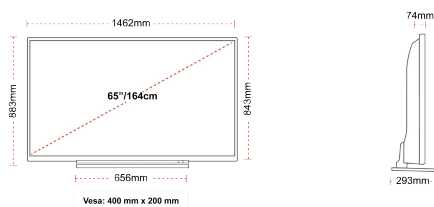

DISPLAY

Screen Size (inch / cm)	65" / 164cm
Panel Type	DLED
Resolution	Ultra HD (3840 x 2160)
Brightness	350

SOUND

Dolby Audio™	Yes
Audio Output Power (RMS)	2x12W
Speaker Type	Down Firing
Internal Subwoofer	No
Sound Modes	Music, Movie, Speech, Classic, Flat, User
DTS	Yes
Equalizer	Yes
Onkyo	Sound by Onkyo

MECHANICAL

Boxed dimensions (mm)	1620 x 165 x 995
Dimensions with stand (mm)	1462 x 293 x 879
Dimensions without Stand (mm)	1462 x 74 x 843
Gross Weight (kg)	31
Net Weight (kg)	24
VESA (Wall mount) WxH	400mm x 200mm
Screw Size	M6