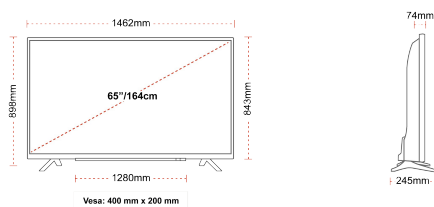

## SIZE

## DISPLAY

Screen Size (inch / cm)	65" / 164cm
Panel Type	DLED
Resolution	Ultra HD (3840 x 2160)
Brightness	350

## MECHANICAL

Boxed dimensions (mm)	1620 x 165 x 1010
Dimensions with stand (mm)	1462 x 245 x 898
Dimensions without Stand (mm)	1462 x 74 x 843
Gross Weight (kg)	27,5
Net Weight (kg)	20,5
VESA (Wall mount) WxH	400mm x 200mm