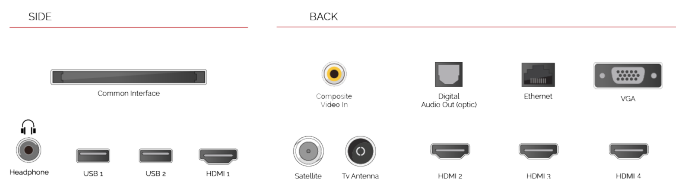

CONNECTIONS

SIZE

DISPLAY

Screen Size (inch / cm)	65" / 164cm
Panel Type	DLED
Resolution	Ultra HD (3840 x 2160)
Brightness	350

SOUND

Dolby Audio™	Yes
Audio Output Power (RMS)	2x12W
Speaker Type	Down Firing
Internal Subwoofer	No
Sound Modes	Music, Movie, Speech, Classic, Flat, User
DTS	Yes
Equalizer	5 band
Onkyo	No