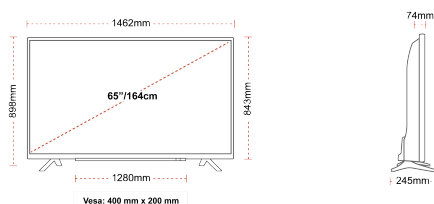

CONNECTIONS

SIZE

DISPLAY

Screen Size (inch / cm)	65" / 164cm
Panel Type	DLED
Resolution	Ultra HD (3840 x 2160)
Brightness	350

SOUND

Dolby Audio™	Yes
Audio Output Power (RMS)	2x12W
Speaker Type	Down Firing
Internal Subwoofer	No
Sound Modes	Music, Movie, Speech, Classic, Flat, User
DTS	Yes
Equalizer	5 band
Onkyo	No

MECHANICAL

Boxed dimensions (mm)	1620 x 165 x 1010
Dimensions with stand (mm)	1462 x 245 x 898
Dimensions without Stand (mm)	1462 x 74 x 843
Gross Weight (kg)	28
Net Weight (kg)	21
VESA (Wall mount) WxH	400mm x 200mm
Screw Size	M6