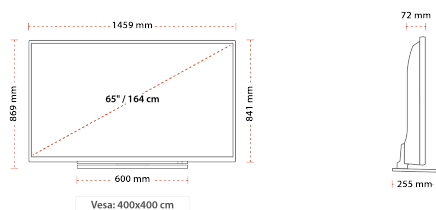

### SIZE

## DISPLAY

Screen Size (inch / cm)	65" / 165cm
Panel Type	D-LED
Resolution	UHD (3840 x 2160)

## MECHANICAL

Boxed dimensions (mm)	1620 X 190 X 1006
Dimensions with stand (mm)	255 x 1459 x 869
Dimensions without Stand (mm)	72 x 1459 x 841
Gross Weight (kg)	37,5
Net Weight (kg)	30,5
VESA (Wall mount) WxH	400 x 400