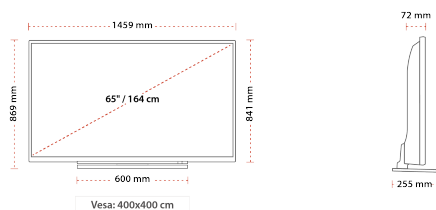

CONNECTIONS

SIZE

DISPLAY

Screen Size (inch / cm)	65" / 165cm
Panel Type	D-LED
Resolution	UHD (3840 x 2160)

SOUND

Dolby Audio™	Dolby Digital Plus (DD+)
Audio Output Power (RMS)	2x12W
Speaker Type	Speaker Box
Internal Subwoofer	Yes
Sound Modes	Music, Movie, Speech, Classic, Flat, User
DTS	DTS™ HD + DTS™ TruSurround
Equalizer	5 Band

Boxed dimensions (mm)	1620 X 190 X 1006
Dimensions with stand (mm)	255 x 1459 x 869
Dimensions without Stand (mm)	72 x 1459 x 841
Gross Weight (kg)	37,5
Net Weight (kg)	30,5
VESA (Wall mount) WxH	400 x 400