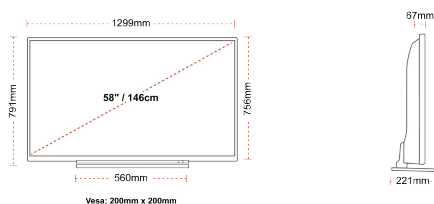

E
70kWh/1000

E
HDR
70kWh/1000

HIGHLIGHTS

- ⌕ Android TV
- ⌕ Google Assistant
- ⌕ Chromecast Built in
- ⌕ 4K UHD HDR
- ⌕ Dolby Vision HDR
- ⌕ Google Play Store

CONNECTIONS

SIZE

DISPLAY

Screen Size (inch / cm)	58" / 146cm
Panel Type	DLED
Resolution	Ultra HD (3840 x 2160)
Brightness	350

MECHANICAL

Boxed dimensions (mm)	1430 x 154 x 899
Dimensions with stand (mm)	1299 x 221 x 791
Dimensions without Stand (mm)	1299 x 67 x 756
Gross Weight (kg)	26,0
Net Weight (kg)	20,0
VESA (Wall mount) WxH	200mm x 200mm
Screw Size	M6