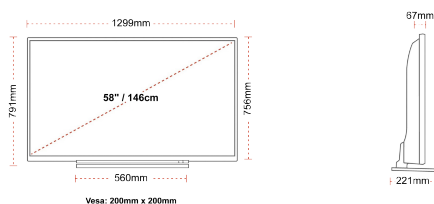

E

70kWh/1000

HIGHLIGHTS

- ⌵ Android TV
- ⌵ Google Assistant
- ⌵ Chromecast Built in
- ⌵ 4K UHD HDR
- ⌵ Dolby Vision HDR
- ⌵ Google Play Store

CONNECTIONS

SIZE

DISPLAY

Screen Size (inch / cm)	58" / 146cm
Panel Type	DLED
Resolution	Ultra HD (3840 x 2160)
Brightness	350

MECHANICAL

Boxed dimensions (mm)	1430 x 154 x 899
Dimensions with stand (mm)	1299 x 221 x 791
Dimensions without Stand (mm)	1299 x 67 x 756
Gross Weight (kg)	26,0
Net Weight (kg)	20,0
VESA (Wall mount) WxH	200mm x 200mm
Screw Size	M6