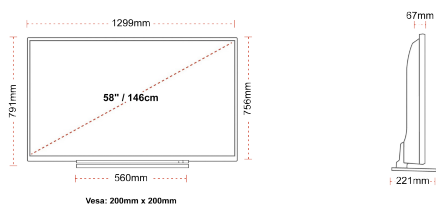

**SIZE**

**DISPLAY**

Screen Size (inch / cm)	58" / 146cm
Panel Type	DLED
Resolution	Ultra HD (3840 x 2160)
Brightness	350

**SOUND**

Dolby Audio™	Yes
Audio Output Power (RMS)	2x10W
Speaker Type	Down Firing
Internal Subwoofer	No
Sound Modes	Music, Movie, Speech, Classic, Flat, User
DTS	Yes
Equalizer	5 band
Onkyo	Sound by Onkyo

**MECHANICAL**

Boxed dimensions (mm)	1430 x 154 x 899
Dimensions with stand (mm)	1299 x 221 x 791
Dimensions without Stand (mm)	1299 x 67 x 756
Gross Weight (kg)	26,0
Net Weight (kg)	20,0
VESA (Wall mount) WxH	200mm x 200mm
Screw Size	M6