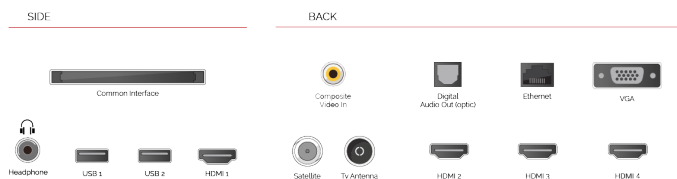

E
70kWh/1000

E
HDR
70kWh/1000

HIGHLIGHTS

- ⌕ Android TV
- ⌕ Google Assistant
- ⌕ Chromecast Built in
- ⌕ 4K UHD HDR
- ⌕ Dolby Vision HDR
- ⌕ Google Play Store

CONNECTIONS

SIZE

DISPLAY

Screen Size (inch / cm)	58" / 146cm
Panel Type	DLED
Resolution	Ultra HD (3840 x 2160)
Brightness	350