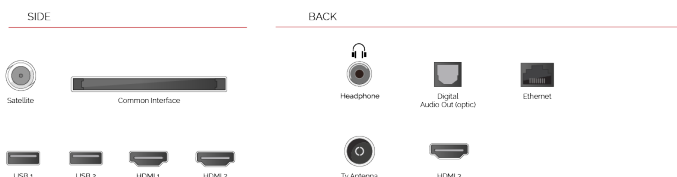

CONNECTIONS

SIZE

DISPLAY

Screen Size (inch / cm)	55" / 139cm
Panel Type	Direct Back Light (DLED)
Resolution	Ultra HD (3840 x 2160)
Brightness	350

SOUND

Dolby Audio™	Yes
Audio Output Power (RMS)	2x12W
Speaker Type	Down Firing
Internal Subwoofer	Yes
Sound Modes	Smart, Movie, Music, News
DTS	Yes
Equalizer	5 band
Onkyo	Sound by Onkyo