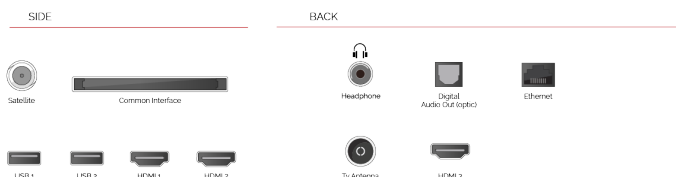

CONNECTIONS

SIZE