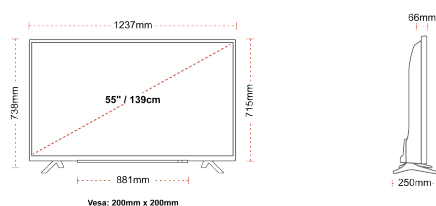

## SIZE

## DISPLAY

Screen Size (inch / cm)	55" / 139cm
Panel Type	Direct Back Light (DLED)
Resolution	Ultra HD (3840 x 2160)
Brightness	350

## MECHANICAL

Boxed dimensions (mm)	1369 x 154 x 860
Dimensions with stand (mm)	1237 x 250 x 738
Dimensions without Stand (mm)	1237 x 66 x 715
Gross Weight (kg)	19,5
Net Weight (kg)	14,5
VESA (Wall mount) WxH	200mm x 200mm
Screw Size	M6