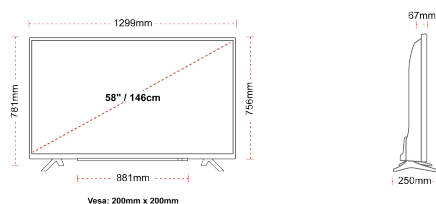

E

70kWh/1000

HIGHLIGHTS

- ⊗ Android TV
- ⊗ Google Assistant
- ⊗ Chromecast Built in
- ⊗ 4K UHD HDR
- ⊗ Dolby Vision HDR
- ⊗ Google Play Store

CONNECTIONS

SIZE

DISPLAY

Screen Size (inch / cm)	58" / 146cm
Panel Type	DLED
Resolution	Ultra HD (3840 x 2160)
Brightness	350

MECHANICAL

Boxed dimensions (mm)	1430 x 154 x 899
Dimensions with stand (mm)	1299 x 250 x 781
Dimensions without Stand (mm)	1299 x 67 x 756
Gross Weight (kg)	22,0
Net Weight (kg)	16,0
VESA (Wall mount) WxH	200mm x 200mm
Screw Size	M6