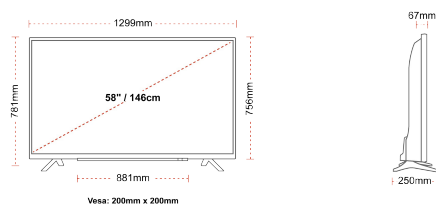

DISPLAY

Screen Size (inch / cm)	58" / 146cm
Panel Type	DLED
Resolution	Ultra HD (3840 x 2160)
Brightness	350

SOUND

Dolby Audio™	Yes
Audio Output Power (RMS)	2x10W
Speaker Type	Down Firing
Internal Subwoofer	No
Sound Modes	Music, Movie, Speech, Classic, Flat, User
DTS	Yes
Equalizer	5 band
Onkyo	No

ACCESSORIES

Remote Control	Yes
Remote Control Battery	Yes
Quick Start Guide	Yes
Small Remote Control	No
RC Bluetooth Support	Yes

VIDEO

Wide Color Gamut	No
HDR	Yes
Dolby Vision HDR	Yes
TRU Flow	No
TRU Resolution	Yes
TRU Micro Dimming	Yes

TUNER / BROADCASTING

HEVC (H.265) Decoder	Yes
Tuner Type	HD DVB-T2/C/S2
UHD from Satellite	Yes
Dual Tuner	No
Electronic Program Guide (EPG)	Yes
Auto Search	Yes
Program Storage Capacity (Analog)	200
Program Storage Capacity (Digital S/S2)	10000
Program Storage Capacity (Digital T/T2/C)	1000

CONNECTIONS

CI+	Yes
HDMI™	4 HDMI
USB	2 USB
Component (YPbPr) in	via VGA
Composite Video/Audio in	Yes
Scart	No
Ethernet	Yes
Headphone Out	Yes
Antenna Input	Yes
VGA (PC in - D-Sub15)	Yes

SMART TV FEATURES

HBBTV ver 2.0.2	Yes
Audio-Video Sharing (AVS)	No
Smart Portal	Android TV
Toshiba TV Smart Center	No
Web Browser	No
Netflix	Yes
YouTube™	Yes
Bluetooth	Yes
Screen Mirroring	Chromecast
Prime Video	Yes
Google Assistant	Google Assistant
Amazon Alexa	No

MECHANICAL

Boxed dimensions (mm)	1430 x 154 x 899
Dimensions with stand (mm)	1299 x 250 x 781
Dimensions without Stand (mm)	1299 x 67 x 756
Gross Weight (kg)	22,0
Net Weight (kg)	16,0
VESA (Wall mount) WxH	200mm x 200mm
Screw Size	M6

POWER / ENERGY

Stand-By Energy Consumption (Average)	<0.5W
Working Voltage - Frequency	220-240V AC
12V TV (Mobile TV)	No