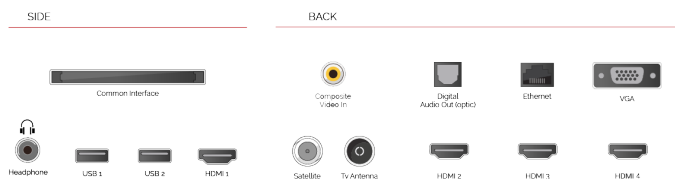

E

70kWh/1000

HIGHLIGHTS

- ⊗ Android TV
- ⊗ Google Assistant
- ⊗ Chromecast Built in
- ⊗ 4K UHD HDR
- ⊗ Dolby Vision HDR
- ⊗ Google Play Store

CONNECTIONS

SIZE

DISPLAY

Screen Size (inch / cm)	58" / 146cm
Panel Type	DLED
Resolution	Ultra HD (3840 x 2160)
Brightness	350

SOUND

Dolby Audio™	Yes
Audio Output Power (RMS)	2x10W
Speaker Type	Down Firing
Internal Subwoofer	No
Sound Modes	Music, Movie, Speech, Classic, Flat, User
DTS	Yes
Equalizer	5 band
Onkyo	No

ACCESSORIES

Remote Control	Yes
Remote Control Battery	Yes
Quick Start Guide	Yes
Small Remote Control	No
RC Bluetooth Support	Yes