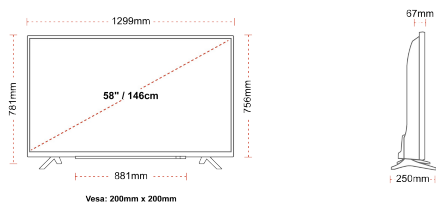

SIZE

DISPLAY

Screen Size (inch / cm)	58" / 146cm
Panel Type	DLED
Resolution	Ultra HD (3840 x 2160)
Brightness	350

SOUND

Dolby Audio™	Yes
Audio Output Power (RMS)	2x10W
Speaker Type	Down Firing
Internal Subwoofer	No
Sound Modes	Music, Movie, Speech, Classic, Flat, User
DTS	Yes
Equalizer	5 band
Onkyo	No

MECHANICAL

Boxed dimensions (mm)	1430 x 154 x 899
Dimensions with stand (mm)	1299 x 250 x 781
Dimensions without Stand (mm)	1299 x 67 x 756
Gross Weight (kg)	22,0
Net Weight (kg)	16,0
VESA (Wall mount) WxH	200mm x 200mm
Screw Size	M6