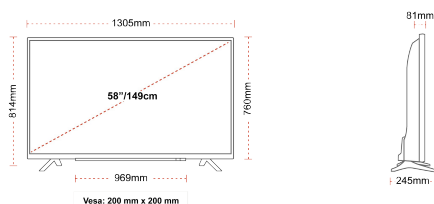

E
70kWh/1000

E
HDR
70kWh/1000

HIGHLIGHTS

- ⊗ Android TV
- ⊗ Google Assistant
- ⊗ Chromecast Built in
- ⊗ 4K UHD HDR
- ⊗ Dolby Vision HDR
- ⊗ Google Play Store

CONNECTIONS

SIZE

DISPLAY

Screen Size (inch / cm)	58" / 146cm
Panel Type	DLED
Resolution	Ultra HD (3840 x 2160)
Brightness	350

MECHANICAL

Boxed dimensions (mm)	1430 x 154 x 899
Dimensions with stand (mm)	1305 x 245 x 814
Dimensions without Stand (mm)	1305 x 81 x 760
Gross Weight (kg)	20,0
Net Weight (kg)	15,5
VESA (Wall mount) WxH	200mm x 200mm
Screw Size	M6