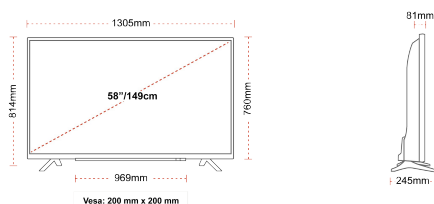

DISPLAY

Screen Size (inch / cm)	58" / 146cm
Panel Type	DLED
Resolution	Ultra HD (3840 x 2160)
Brightness	350

SOUND

Dolby Audio™	Yes
Audio Output Power (RMS)	2x10W
Speaker Type	Down Firing
Internal Subwoofer	No
Sound Modes	Music, Movie, Speech, Classic, Flat, User
DTS	Yes
Equalizer	5 band
Onkyo	Sound by Onkyo

ACCESSORIES

Remote Control	Yes
Remote Control Battery	Yes
Quick Start Guide	Yes
Small Remote Control	No
RC Bluetooth Support	Yes

VIDEO

Wide Color Gamut	No
HDR	Yes
Dolby Vision HDR	Yes
TRU Flow	No
TRU Resolution	Yes
TRU Micro Dimming	Yes

TUNER / BROADCASTING

HEVC (H.265) Decoder	Yes
Tuner Type	HD DVB-T2/C/S2
UHD from Satellite	Yes
Dual Tuner	No
Electronic Program Guide (EPG)	Yes
Auto Search	Yes
Program Storage Capacity (Analog)	200
Program Storage Capacity (Digital S/S2)	10000
Program Storage Capacity (Digital T/T2/C)	1000+1000

CONNECTIONS

CI+	Yes
HDMI™	4 HDMI
USB	2 USB
Component (YPbPr) in	via VGA
Composite Video/Audio in	Yes
Scart	No
Ethernet	Yes
Headphone Out	Yes
Antenna Input	Yes
VGA (PC in - D-Sub15)	Yes

SMART TV FEATURES

HBBTV ver 2.0.2	Yes
Audio-Video Sharing (AVS)	No
Smart Portal	Android TV
Toshiba TV Smart Center	No
Web Browser	No
Netflix	Yes
YouTube™	Yes
Bluetooth	Yes
Screen Mirroring	Chromecast
Prime Video	Yes
Google Assistant	Google Assistant
Amazon Alexa	No

MECHANICAL

Boxed dimensions (mm)	1430 x 154 x 899
Dimensions with stand (mm)	1305 x 245 x 814
Dimensions without Stand (mm)	1305 x 81 x 760
Gross Weight (kg)	20,0
Net Weight (kg)	15,5
VESA (Wall mount) WxH	200mm x 200mm
Screw Size	M6

POWER / ENERGY

Stand-By Energy Consumption (Average)	<0.5W
Working Voltage - Frequency	220-240V AC
12V TV (Mobile TV)	No