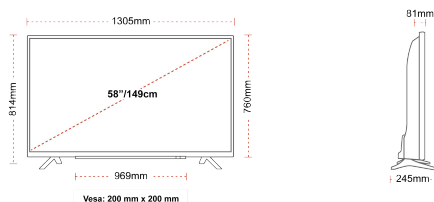

**DISPLAY**

Screen Size (inch / cm)	58" / 146cm
Panel Type	DLED
Resolution	Ultra HD (3840 x 2160)
Brightness	350

**SOUND**

Dolby Audio™	Yes
Audio Output Power (RMS)	2x10W
Speaker Type	Down Firing
Internal Subwoofer	No
Sound Modes	Music, Movie, Speech, Classic, Flat, User
DTS	Yes
Equalizer	5 band
Onkyo	Sound by Onkyo

**MECHANICAL**

Boxed dimensions (mm)	1430 x 154 x 899
Dimensions with stand (mm)	1305 x 245 x 814
Dimensions without Stand (mm)	1305 x 81 x 760
Gross Weight (kg)	20,0
Net Weight (kg)	15,5
VESA (Wall mount) WxH	200mm x 200mm
Screw Size	M6