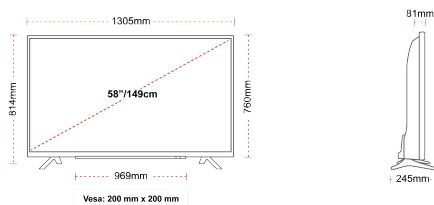

CONNECTIONS

SIZE

DISPLAY

Screen Size (inch / cm)	58" / 146cm
Panel Type	DLED
Resolution	Ultra HD (3840 x 2160)
Brightness	350

SOUND

Dolby Audio™	Yes
Audio Output Power (RMS)	2x10W
Speaker Type	Down Firing
Internal Subwoofer	No
Sound Modes	Music, Movie, Speech, Classic, Flat, User
DTS	Yes
Equalizer	5 band
Onkyo	Sound by Onkyo

MECHANICAL

Boxed dimensions (mm)	1430 x 154 x 899
Dimensions with stand (mm)	1305 x 245 x 814
Dimensions without Stand (mm)	1305 x 81 x 760
Gross Weight (kg)	20,0
Net Weight (kg)	15,5
VESA (Wall mount) WxH	200mm x 200mm
Screw Size	M6