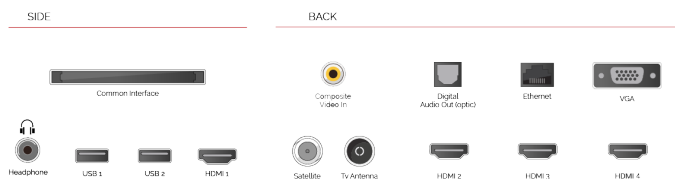

CONNECTIONS

SIZE

DISPLAY

Screen Size (inch / cm)	58" / 146cm
Panel Type	DLED
Resolution	Ultra HD (3840 x 2160)
Brightness	350

SOUND

Dolby Audio™	Yes
Audio Output Power (RMS)	2x10W
Speaker Type	Down Firing
Internal Subwoofer	No
Sound Modes	Music, Movie, Speech, Classic, Flat, User
DTS	Yes
Equalizer	5 band
Onkyo	Sound by Onkyo