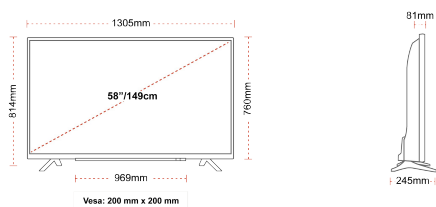

CONNECTIONS

SIZE

DISPLAY

Screen Size (inch / cm)	58" / 146cm
Panel Type	DLED
Resolution	Ultra HD (3840 x 2160)
Brightness	350

SOUND

Dolby Audio™	Yes
Audio Output Power (RMS)	2x10W
Speaker Type	Down Firing
Internal Subwoofer	No
Sound Modes	Music, Movie, Speech, Classic, Flat, User
DTS	Yes
Equalizer	5 band
Onkyo	No

MECHANICAL

Boxed dimensions (mm)	1430 x 154 x 899
Dimensions with stand (mm)	1305 x 245 x 814
Dimensions without Stand (mm)	1305 x 81 x 760
Gross Weight (kg)	20,0
Net Weight (kg)	15,5
VESA (Wall mount) WxH	200mm x 200mm
Screw Size	M6