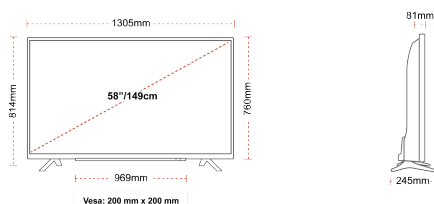

DISPLAY

Screen Size (inch / cm)	58" / 146cm
Panel Type	DLED
Resolution	Ultra HD (3840 x 2160)
Brightness	350

SOUND

Dolby Audio™	Yes
Audio Output Power (RMS)	2x10W
Speaker Type	Down Firing
Internal Subwoofer	No
Sound Modes	Music, Movie, Speech, Classic, Flat, User
DTS	Yes
Equalizer	5 band
Onkyo	No

ACCESSORIES

Remote Control	Yes
Remote Control Battery	Yes
Quick Start Guide	Yes
Small Remote Control	No

VIDEO

Wide Color Gamut	No
HDR	Yes
Dolby Vision HDR	Yes
TRU Flow	No
TRU Resolution	Yes
TRU Micro Dimming	Yes

TUNER / BROADCASTING

HEVC (H.265) Decoder	Yes
Tuner Type	HD DVB-T2/C/S2
UHD from Satellite	Yes
Dual Tuner	No
Electronic Program Guide (EPG)	Yes
Auto Search	Yes
Program Storage Capacity (Analog)	200
Program Storage Capacity (Digital S/S2)	10000
Program Storage Capacity (Digital T/T2/C)	1000+1000

CONNECTIONS

CI+	Yes
HDMI™	4 HDMI
USB	2 USB
Component (YPbPr) in	via VGA
Composite Video/Audio in	Yes
Scart	No
Ethernet	Yes
Headphone Out	Yes
Antenna Input	Yes
VGA (PC in - D-Sub15)	Yes

SMART TV FEATURES

HBBTV ver 2.0.2	Yes
Audio-Video Sharing (AVS)	No
Smart Portal	Android TV
Toshiba TV Smart Center	No
Web Browser	No
Netflix	Yes
YouTube™	Yes
Freeview Play	Yes
Bluetooth	Yes
Screen Mirroring	Chromecast
Prime Video	Yes
Google Assistant	Google Assistant
Amazon Alexa	No

MECHANICAL

Boxed dimensions (mm)	1430 x 154 x 899
Dimensions with stand (mm)	1305 x 245 x 814
Dimensions without Stand (mm)	1305 x 81 x 760
Gross Weight (kg)	20,0
Net Weight (kg)	15,5
VESA (Wall mount) WxH	200mm x 200mm
Screw Size	M6

POWER / ENERGY

Stand-By Energy Consumption (Average)	<0.5W
Working Voltage - Frequency	220-240V AC
12V TV (Mobile TV)	No