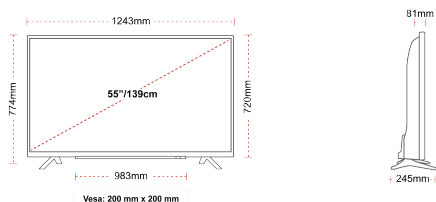

**DISPLAY**

Screen Size (inch / cm)	55" / 139cm
Panel Type	Direct Back Light (DLED)
Resolution	Ultra HD (3840 x 2160)
Brightness	350

**SOUND**

Dolby Audio™	Yes
Audio Output Power (RMS)	2x10W
Speaker Type	Down Firing
Internal Subwoofer	No
Sound Modes	Smart, Movie, Music, News
DTS	Yes
Equalizer	5 band
Onkyo	Sound by Onkyo

**MECHANICAL**

Boxed dimensions (mm)	1369 x 154 x 860
Dimensions with stand (mm)	1243 x 245 x 774
Dimensions without Stand (mm)	1243 x 81 x 720
Gross Weight (kg)	19
Net Weight (kg)	14
VESA (Wall mount) WxH	200mm x 200mm
Screw Size	M