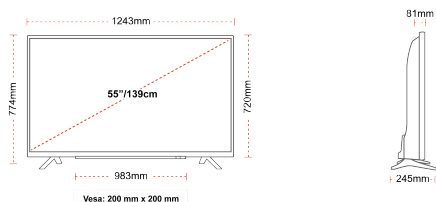

G
82kWh/1000

G
HDR
82kWh/1000

HIGHLIGHTS

- ⌵ Android TV
- ⌵ Google Assistant
- ⌵ Chromecast Built in
- ⌵ 4K UHD HDR
- ⌵ Dolby Vision HDR
- ⌵ Google Play Store

CONNECTIONS

SIZE

DISPLAY

Screen Size (inch / cm)	55" / 139cm
Panel Type	Direct Back Light (DLED)
Resolution	Ultra HD (3840 x 2160)
Brightness	350

MECHANICAL

Boxed dimensions (mm)	1369 x 154 x 860
Dimensions with stand (mm)	1243 x 245 x 774
Dimensions without Stand (mm)	1243 x 81 x 720
Gross Weight (kg)	19
Net Weight (kg)	14
VESA (Wall mount) WxH	200mm x 200mm
Screw Size	M