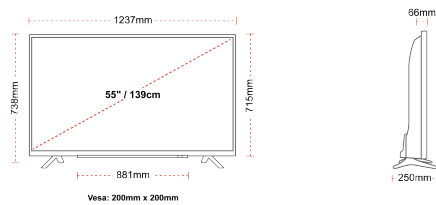

CONNECTIONS

SIZE

DISPLAY

Screen Size (inch / cm)	55" / 139cm
Panel Type	Direct Back Light (DLED)
Resolution	Ultra HD (3840 x 2160)
Brightness	250

SOUND

Dolby Audio™	Yes
Audio Output Power (RMS)	2x10W
Speaker Type	Down Firing
Internal Subwoofer	Yes
Sound Modes	Smart, Movie, Music, News
DTS	Yes
Equalizer	5 band
Onkyo	Sound by Onkyo

MECHANICAL

Boxed dimensions (mm)	1369 x 154 x 860
Dimensions with stand (mm)	1237 x 250 x 738
Dimensions without Stand (mm)	1237 x 66 x 715
Gross Weight (kg)	20
Net Weight (kg)	16
VESA (Wall mount) WxH	200mm x 200mm
Screw Size	M6