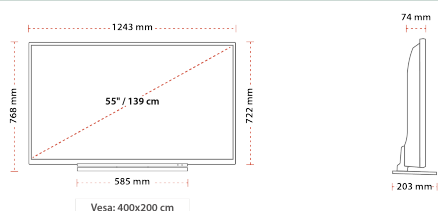

HIGHLIGHTS

- ⌵ Ultra HD (4K)
- ⌵ 3x HDMI™, 2x USB
- ⌵ Dolby Vision™ HDR
- ⌵ Sound by Onkyo
- ⌵ HDR10
- ⌵ HLG (Hybrid Log Gamma)

CONNECTIONS

SIZE

DISPLAY

Screen Size (inch / cm)	55" / 140cm
Panel Type	D-LED
Resolution	UHD (3840 x 2160)
Brightness	350