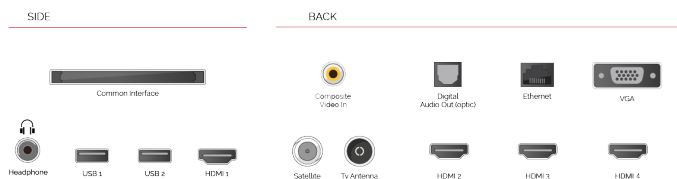

G
82kWh/1000

G
HDR
82kWh/1000

HIGHLIGHTS

- ⌕ Android TV
- ⌕ Google Assistant
- ⌕ Chromecast Built in
- ⌕ 4K UHD HDR
- ⌕ Dolby Vision HDR
- ⌕ Google Play Store

CONNECTIONS

SIZE

DISPLAY

Screen Size (inch / cm)	55" / 139cm
Panel Type	DLED
Resolution	Ultra HD (3840 x 2160)
Brightness	320