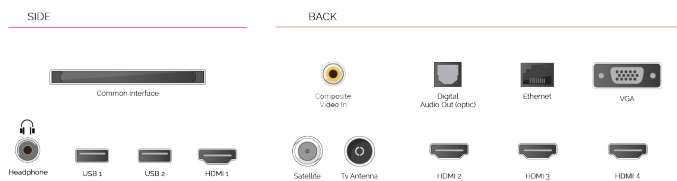

G
82kWh/1000

G
HDR
82kWh/1000

HIGHLIGHTS

- ⌕ Android TV
- ⌕ Google Assistant
- ⌕ Chromecast Built in
- ⌕ 4K UHD HDR
- ⌕ Dolby Vision HDR
- ⌕ Google Play Store

CONNECTIONS

SIZE

DISPLAY

Screen Size (inch / cm)	55" / 139cm
Panel Type	DLED
Resolution	Ultra HD (3840 x 2160)
Brightness	320