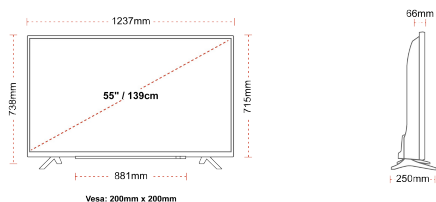

CONNECTIONS

SIZE

DISPLAY

Screen Size (inch / cm)	55" / 139cm
Panel Type	DLED
Resolution	Ultra HD (3840 x 2160)
Brightness	350

SOUND

Dolby Audio™	Yes
Audio Output Power (RMS)	2x10W
Speaker Type	Down Firing
Internal Subwoofer	No
Sound Modes	Music, Movie, Speech, Classic, Flat, User
DTS	Yes
Equalizer	5 band
Onkyo	Sound by Onkyo

MECHANICAL

Boxed dimensions (mm)	1369 x 154 x 860
Dimensions with stand (mm)	1237 x 250 x 738
Dimensions without Stand (mm)	1237 x 66 x 715
Gross Weight (kg)	19,5
Net Weight (kg)	14,5
VESA (Wall mount) WxH	200mm x 200mm
Screw Size	M6