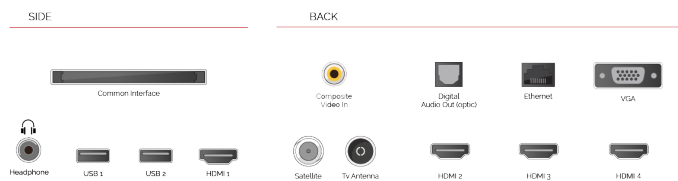

**CONNECTIONS**

**SIZE**

**DISPLAY**

Screen Size (inch / cm)	55" / 139cm
Panel Type	DLED
Resolution	Ultra HD (3840 x 2160)
Brightness	350

**SOUND**

Dolby Audio™	Yes
Audio Output Power (RMS)	2x10W
Speaker Type	Down Firing
Internal Subwoofer	No
Sound Modes	Music, Movie, Speech, Classic, Flat, User
DTS	Yes
Equalizer	5 band
Onkyo	Sound by Onkyo