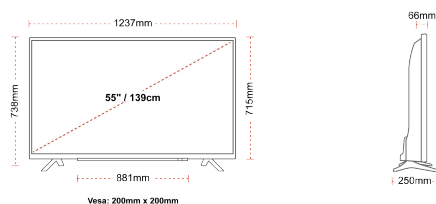

CONNECTIONS

SIZE

DISPLAY

Screen Size (inch / cm)	55" / 139cm
Panel Type	DLED
Resolution	Ultra HD (3840 x 2160)
Brightness	350

SOUND

Dolby Audio™	Yes
Audio Output Power (RMS)	2x10W
Speaker Type	Down Firing
Internal Subwoofer	No
Sound Modes	Music, Movie, Speech, Classic, Flat, User
DTS	Yes
Equalizer	5 band
Onkyo	Sound by Onkyo

MECHANICAL

Boxed dimensions (mm)	1369 x 154 x 860
Dimensions with stand (mm)	1237 x 250 x 738
Dimensions without Stand (mm)	1237 x 66 x 715
Gross Weight (kg)	19,5
Net Weight (kg)	14,5
VESA (Wall mount) WxH	200mm x 200mm
Screw Size	M6