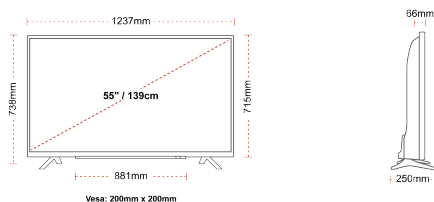

**CONNECTIONS**

**SIZE**

**DISPLAY**

Screen Size (inch / cm)	55" / 139cm
Panel Type	DLED
Resolution	Ultra HD (3840 x 2160)
Brightness	350

**SOUND**

Dolby Audio™	Yes
Audio Output Power (RMS)	2x10W
Speaker Type	Down Firing
Internal Subwoofer	No
Sound Modes	Music, Movie, Speech, Classic, Flat, User
DTS	Yes
Equalizer	5 band
Onkyo	Sound by Onkyo

**MECHANICAL**

Boxed dimensions (mm)	1369 x 154 x 860
Dimensions with stand (mm)	1237 x 250 x 738
Dimensions without Stand (mm)	1237 x 66 x 715
Gross Weight (kg)	19,5
Net Weight (kg)	14,5
VESA (Wall mount) WxH	200mm x 200mm
Screw Size	M6