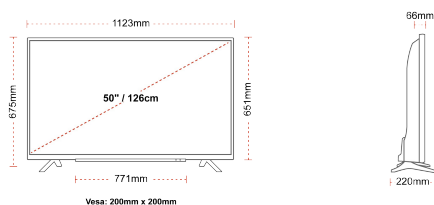

## SIZE

## DISPLAY

Screen Size (inch / cm)	50" / 126cm
Panel Type	Direct Back Light (DLED)
Resolution	Ultra HD (3840 x 2160)
Brightness	350

## MECHANICAL

Boxed dimensions (mm)	1215 x 154 x 780
Dimensions with stand (mm)	1123 x 220 x 675
Dimensions without Stand (mm)	1123 x 66 x 651
Gross Weight (kg)	15,5
Net Weight (kg)	11,5
VESA (Wall mount) WxH	200mm x 200mm
Screw Size	M6