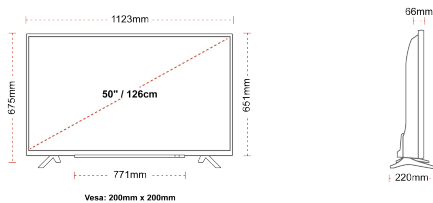

SIZE

DISPLAY

Screen Size (inch / cm)	50" / 126cm
Panel Type	Direct Back Light (DLED)
Resolution	Ultra HD (3840 x 2160)
Brightness	250

SOUND

Dolby Audio™	Yes
Audio Output Power (RMS)	2x10W
Speaker Type	Down Firing
Internal Subwoofer	Yes
Sound Modes	Smart, Movie, Music, News
DTS	Yes
Equalizer	5 band
Onkyo	Sound by Onkyo

MECHANICAL

Boxed dimensions (mm)	1215 x 154 x 780
Dimensions with stand (mm)	1123 x 220 x 675
Dimensions without Stand (mm)	1123 x 66 x 651
Gross Weight (kg)	16
Net Weight (kg)	12
VESA (Wall mount) WxH	200mm x 200mm
Screw Size	M6