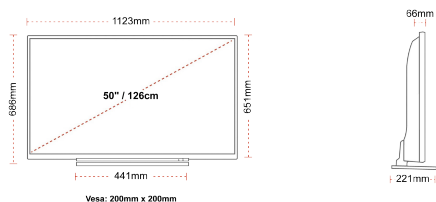

G
71kWh/1000

G
HDR
71kWh/1000

HIGHLIGHTS

- ⌵ Android TV
- ⌵ Google Assistant
- ⌵ Chromecast Built in
- ⌵ 4K UHD HDR
- ⌵ Dolby Vision HDR
- ⌵ Google Play Store

CONNECTIONS

SIZE

DISPLAY

Screen Size (inch / cm)	50" / 126cm
Panel Type	DLED
Resolution	Ultra HD (3840 x 2160)
Brightness	320

MECHANICAL

Boxed dimensions (mm)	1215 x 154 x 780
Dimensions with stand (mm)	1123 x 221 x 686
Dimensions without Stand (mm)	1123 x 66 x 651
Gross Weight (kg)	18,5
Net Weight (kg)	14,5
VESA (Wall mount) WxH	200mm x 200mm
Screw Size	M6