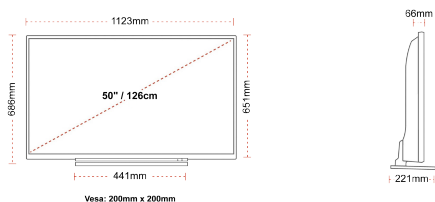

G
71kWh/1000

G
HDR
71kWh/1000

HIGHLIGHTS

- ⌵ Android TV
- ⌵ Google Assistant
- ⌵ Chromecast Built in
- ⌵ 4K UHD HDR
- ⌵ Dolby Vision HDR
- ⌵ Google Play Store

CONNECTIONS

SIZE

DISPLAY

Screen Size (inch / cm)	50" / 126cm
Panel Type	DLED
Resolution	Ultra HD (3840 x 2160)
Brightness	320

MECHANICAL

Boxed dimensions (mm)	1215 x 154 x 780
Dimensions with stand (mm)	1123 x 221 x 686
Dimensions without Stand (mm)	1123 x 66 x 651
Gross Weight (kg)	18,5
Net Weight (kg)	14,5
VESA (Wall mount) WxH	200mm x 200mm
Screw Size	M6