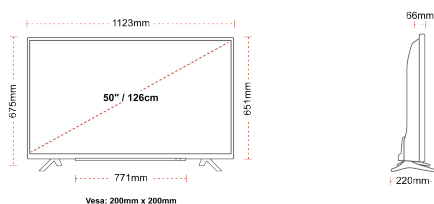

DISPLAY

Screen Size (inch / cm)	50" / 126cm
Panel Type	DLED
Resolution	Ultra HD (3840 x 2160)
Brightness	320

SOUND

Dolby Audio™	Yes
Audio Output Power (RMS)	2x10W
Speaker Type	Down Firing
Internal Subwoofer	No
Sound Modes	Music, Movie, Speech, Classic, Flat, User
DTS	Yes
Equalizer	5 band
Onkyo	Sound by Onkyo

ACCESSORIES

Remote Control	Yes
Remote Control Battery	Yes
Quick Start Guide	Yes
Small Remote Control	No
RC Bluetooth Support	Yes

VIDEO

Wide Color Gamut	No
HDR	Yes
Dolby Vision HDR	Yes
TRU Flow	No
TRU Resolution	Yes
TRU Micro Dimming	Yes

TUNER / BROADCASTING

HEVC (H.265) Decoder	Yes
Tuner Type	HD DVB-T2/C/S2
UHD from Satellite	Yes
Dual Tuner	No
Electronic Program Guide (EPG)	Yes
Auto Search	Yes
Program Storage Capacity (Analog)	200
Program Storage Capacity (Digital S/S2)	10000
Program Storage Capacity (Digital T/T2/C)	1000

CONNECTIONS

CI+	Yes
HDMI™	4 HDMI
USB	2 USB
Component (YPbPr) in	via VGA
Composite Video/Audio in	Yes
Scart	No
Ethernet	Yes
Headphone Out	Yes
Antenna Input	Yes
VGA (PC in - D-Sub15)	Yes

SMART TV FEATURES

HBBTV ver 2.0.2	Yes
Audio-Video Sharing (AVS)	No
Smart Portal	Android TV
Toshiba TV Smart Center	No
Web Browser	No
Netflix	Yes
YouTube™	Yes
Bluetooth	Yes
Screen Mirroring	Chromecast
Prime Video	Yes
Google Assistant	Google Assistant
Amazon Alexa	No

MECHANICAL

Boxed dimensions (mm)	1215 x 154 x 780
Dimensions with stand (mm)	1123 x 220 x 675
Dimensions without Stand (mm)	1123 x 66 x 651
Gross Weight (kg)	15,5
Net Weight (kg)	11,5
VESA (Wall mount) WxH	200mm x 200mm
Screw Size	M6

POWER / ENERGY

Stand-By Energy Consumption (Average)	<0.5W
Working Voltage - Frequency	220-240V AC
12V TV (Mobile TV)	No