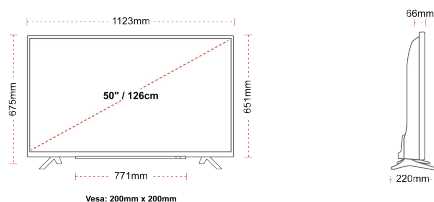

**SIZE**

**DISPLAY**

Screen Size (inch / cm)	50" / 126cm
Panel Type	DLED
Resolution	Ultra HD (3840 x 2160)
Brightness	320

**SOUND**

Dolby Audio™	Yes
Audio Output Power (RMS)	2x10W
Speaker Type	Down Firing
Internal Subwoofer	No
Sound Modes	Music, Movie, Speech, Classic, Flat, User
DTS	Yes
Equalizer	5 band
Onkyo	Sound by Onkyo

**MECHANICAL**

Boxed dimensions (mm)	1215 x 154 x 780
Dimensions with stand (mm)	1123 x 220 x 675
Dimensions without Stand (mm)	1123 x 66 x 651
Gross Weight (kg)	15,5
Net Weight (kg)	11,5
VESA (Wall mount) WxH	200mm x 200mm
Screw Size	M6