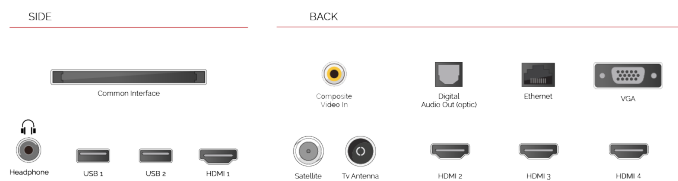

**SIZE**

**DISPLAY**

Screen Size (inch / cm)	50" / 126cm
Panel Type	DLED
Resolution	Ultra HD (3840 x 2160)
Brightness	320

**SOUND**

Dolby Audio™	Yes
Audio Output Power (RMS)	2x10W
Speaker Type	Down Firing
Internal Subwoofer	No
Sound Modes	Music, Movie, Speech, Classic, Flat, User
DTS	Yes
Equalizer	5 band
Onkyo	Sound by Onkyo