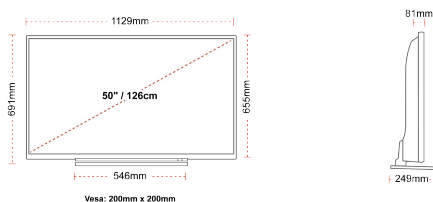

**HIGHLIGHTS**

- ⌵ Android TV
- ⌵ Google Assistant
- ⌵ Chromecast Built in
- ⌵ 4K UHD HDR
- ⌵ Dolby Vision HDR
- ⌵ Google Play Store

**CONNECTIONS**

**SIZE**

**DISPLAY**

Screen Size (inch / cm)	50" / 126cm
Panel Type	DLED
Resolution	Ultra HD (3840 x 2160)
Brightness	350

**MECHANICAL**

Boxed dimensions (mm)	1215 x 154 x 780
Dimensions with stand (mm)	1129 x 249 x 691
Dimensions without Stand (mm)	1129 x 81 x 655
Gross Weight (kg)	17
Net Weight (kg)	13
VESA (Wall mount) WxH	200mm x 200mm
Screw Size	M6