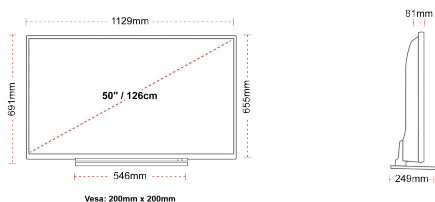

- ⌵ Android TV
- ⌵ Google Assistant
- ⌵ Chromecast Built in
- ⌵ 4K UHD HDR
- ⌵ Dolby Vision HDR
- ⌵ Google Play Store

CONNECTIONS

SIZE

DISPLAY

Screen Size (inch / cm)	50" / 126cm
Panel Type	DLED
Resolution	Ultra HD (3840 x 2160)
Brightness	350

MECHANICAL

Boxed dimensions (mm)	1215 x 154 x 780
Dimensions with stand (mm)	1129 x 249 x 691
Dimensions without Stand (mm)	1129 x 81 x 655
Gross Weight (kg)	17
Net Weight (kg)	13
VESA (Wall mount) WxH	200mm x 200mm
Screw Size	M6