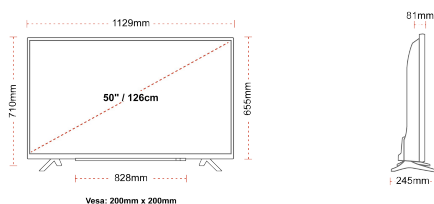

G
71kWh/1000

G
HDR
71kWh/1000

HIGHLIGHTS

- ⊗ Android TV
- ⊗ Google Assistant
- ⊗ Chromecast Built in
- ⊗ 4K UHD HDR
- ⊗ Dolby Vision HDR
- ⊗ Google Play Store

CONNECTIONS

SIZE

DISPLAY

Screen Size (inch / cm)	50" / 126cm
Panel Type	DLED
Resolution	Ultra HD (3840 x 2160)
Brightness	350

MECHANICAL

Boxed dimensions (mm)	1215 x 154 x 780
Dimensions with stand (mm)	1129 x 245 x 710
Dimensions without Stand (mm)	1129 x 81 x 655
Gross Weight (kg)	14,5
Net Weight (kg)	10,5
VESA (Wall mount) WxH	200mm x 200mm
Screw Size	M6