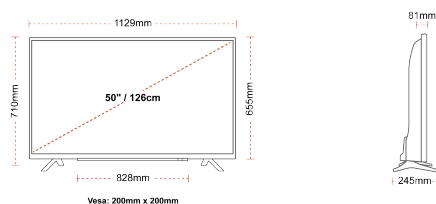

DISPLAY

Screen Size (inch / cm)	50" / 126cm
Panel Type	DLED
Resolution	Ultra HD (3840 x 2160)
Brightness	350

SOUND

Dolby Audio™	Yes
Audio Output Power (RMS)	2x10W
Speaker Type	Down Firing
Internal Subwoofer	No
Sound Modes	Music, Movie, Speech, Classic, Flat, User
DTS	Yes
Equalizer	5 band
Onkyo	Sound by Onkyo

MECHANICAL

Boxed dimensions (mm)	1215 x 154 x 780
Dimensions with stand (mm)	1129 x 245 x 710
Dimensions without Stand (mm)	1129 x 81 x 655
Gross Weight (kg)	14,5
Net Weight (kg)	10,5
VESA (Wall mount) WxH	200mm x 200mm
Screw Size	M6