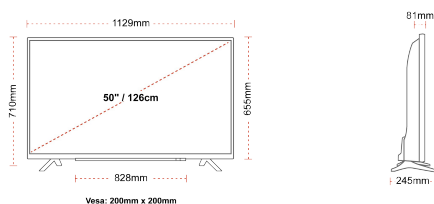

## SIZE

## DISPLAY

Screen Size (inch / cm)	50" / 126cm
Panel Type	DLED
Resolution	Ultra HD (3840 x 2160)
Brightness	350

## MECHANICAL

Boxed dimensions (mm)	1215 x 154 x 780
Dimensions with stand (mm)	1129 x 245 x 710
Dimensions without Stand (mm)	1129 x 81 x 655
Gross Weight (kg)	15
Net Weight (kg)	11
VESA (Wall mount) WxH	200mm x 200mm
Screw Size	M6