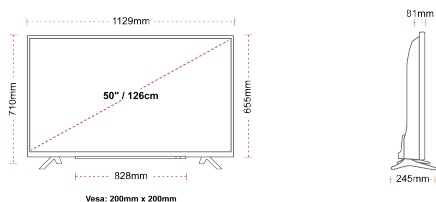

- ⌵ Android TV
- ⌵ Google Assistant
- ⌵ Chromecast Built in
- ⌵ 4K UHD HDR
- ⌵ Dolby Vision HDR
- ⌵ Google Play Store

CONNECTIONS

SIZE

DISPLAY

Screen Size (inch / cm)	50" / 126cm
Panel Type	DLED
Resolution	Ultra HD (3840 x 2160)
Brightness	350

MECHANICAL

Boxed dimensions (mm)	1215 x 154 x 780
Dimensions with stand (mm)	1129 x 245 x 710
Dimensions without Stand (mm)	1129 x 81 x 655
Gross Weight (kg)	15
Net Weight (kg)	11
VESA (Wall mount) WxH	200mm x 200mm
Screw Size	M6