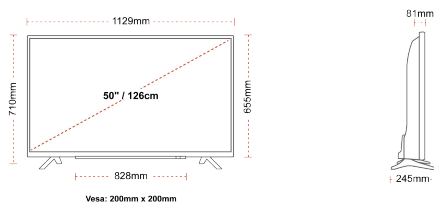

**DISPLAY**

Screen Size (inch / cm)	50" / 126cm
Panel Type	DLED
Resolution	Ultra HD (3840 x 2160)
Brightness	350

**SOUND**

Dolby Audio™	Yes
Audio Output Power (RMS)	2x10W
Speaker Type	Down Firing
Internal Subwoofer	No
Sound Modes	Music, Movie, Speech, Classic, Flat, User
DTS	Yes
Equalizer	5 band
Onkyo	No

**MECHANICAL**

Boxed dimensions (mm)	1215 x 154 x 780
Dimensions with stand (mm)	1129 x 245 x 710
Dimensions without Stand (mm)	1129 x 81 x 655
Gross Weight (kg)	15
Net Weight (kg)	11
VESA (Wall mount) WxH	200mm x 200mm
Screw Size	M6