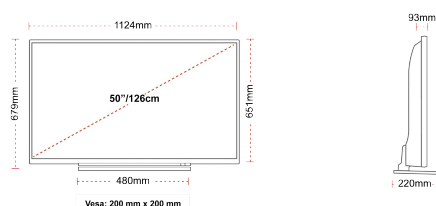

CONNECTIONS

SIZE

DISPLAY

Screen Size (inch / cm)	50" / 127cm
Panel Type	D-LED
Resolution	UHD (3840 x 2160)

SOUND

Dolby Audio™	Yes
Audio Output Power (RMS)	2x10W
Speaker Type	Downfiring Speaker Box
Internal Subwoofer	No
Sound Modes	Music, Movie, Speech, Classic, Flat, User
DTS	DTS™ HD + DTS™ TruSurround
Equalizer	5 Band