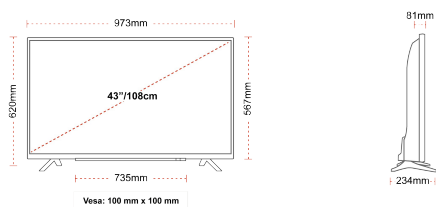

G
54kWh/1000

G
HDR
54kWh/1000

HIGHLIGHTS

- ⊗ Android TV
- ⊗ Google Assistant
- ⊗ Chromecast Built in
- ⊗ 4K UHD HDR
- ⊗ Dolby Vision HDR
- ⊗ Google Play Store

CONNECTIONS

SIZE

DISPLAY

Screen Size (inch / cm)	43" / 108cm
Panel Type	Direct Back Light (DLED)
Resolution	Ultra HD (3840 x 2160)
Brightness	350

MECHANICAL

Boxed dimensions (mm)	1085 x 154 x 710
Dimensions with stand (mm)	973 x 234 x 620
Dimensions without Stand (mm)	973 x 81 x 567
Gross Weight (kg)	11
Net Weight (kg)	8
VESA (Wall mount) WxH	100mm x 100mm
Screw Size	M4