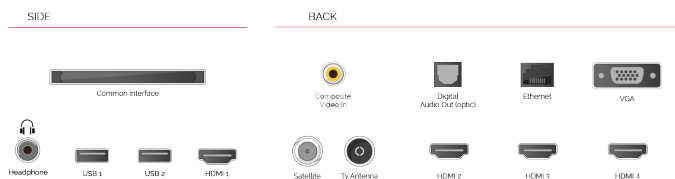

G
54kWh/1000

G
HDR
54kWh/1000

HIGHLIGHTS

- ⊗ Android TV
- ⊗ Google Assistant
- ⊗ Chromecast Built in
- ⊗ 4K UHD HDR
- ⊗ Dolby Vision HDR
- ⊗ Google Play Store

CONNECTIONS

SIZE

DISPLAY

Screen Size (inch / cm)	43" / 108cm
Panel Type	Direct Back Light (DLED)
Resolution	Ultra HD (3840 x 2160)
Brightness	350

VIDEO

Wide Color Gamut	No
HDR	Yes
Picture Modes	User, Standard, Vivid, Sport, Movie, Game
Dolby Vision HDR	Yes
TRU Flow	No
TRU Resolution	Yes
TRU Micro Dimming	Yes

TUNER / BROADCASTING

HEVC (H.265) Decoder	Yes
Tuner Type	HD DVB-T2/C/S2
UHD from Satellite	Yes
Dual Tuner	No
Electronic Program Guide (EPG)	Yes
Auto Search	Yes
Program Storage Capacity (Analog)	200
Program Storage Capacity (Digital S/S2)	10000
Program Storage Capacity (Digital T/T2/C)	1000+1000