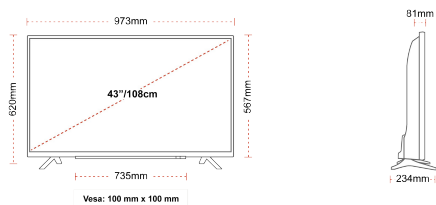

G
54kWh/1000

G
HDR
54kWh/1000

HIGHLIGHTS

- ⌵ Android TV
- ⌵ Google Assistant
- ⌵ Chromecast Built in
- ⌵ 4K UHD HDR
- ⌵ Dolby Vision HDR
- ⌵ Google Play Store

CONNECTIONS

SIZE

DISPLAY

Screen Size (inch / cm)	43" / 108cm
Panel Type	Direct Back Light (DLED)
Resolution	Ultra HD (3840 x 2160)
Brightness	350

MECHANICAL

Boxed dimensions (mm)	1085 x 154 x 710
Dimensions with stand (mm)	973 x 234 x 620
Dimensions without Stand (mm)	973 x 81 x 567
Gross Weight (kg)	11
Net Weight (kg)	8
VESA (Wall mount) WxH	100mm x 100mm
Screw Size	M4