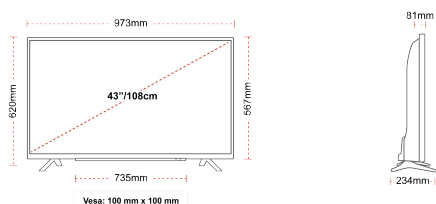

G
54kWh/1000

G
HDR
54kWh/1000

HIGHLIGHTS

- ⌵ Android TV
- ⌵ Google Assistant
- ⌵ Chromecast Built in
- ⌵ 4K UHD HDR
- ⌵ Dolby Vision HDR
- ⌵ Google Play Store

CONNECTIONS

SIZE

DISPLAY

Screen Size (inch / cm)	43" / 108cm
Panel Type	Direct Back Light (DLED)
Resolution	Ultra HD (3840 x 2160)
Brightness	350

MECHANICAL

Boxed dimensions (mm)	1085 x 154 x 710
Dimensions with stand (mm)	973 x 234 x 620
Dimensions without Stand (mm)	973 x 81 x 567
Gross Weight (kg)	11
Net Weight (kg)	8
VESA (Wall mount) WxH	100mm x 100mm
Screw Size	M4