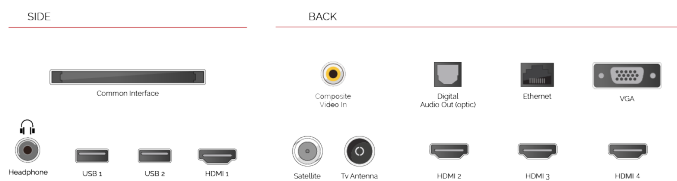

- ⌵ Android TV
- ⌵ Google Assistant
- ⌵ Chromecast Built in
- ⌵ 4K UHD HDR
- ⌵ Dolby Vision HDR
- ⌵ Google Play Store

CONNECTIONS

SIZE

DISPLAY

Screen Size (inch / cm)	43" / 108cm
Panel Type	DLED
Resolution	Ultra HD (3840 x 2160)
Brightness	350