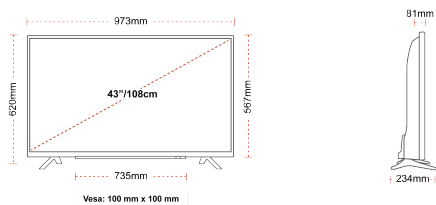

**HIGHLIGHTS**

- ⌕ Android TV
- ⌕ Google Assistant
- ⌕ Chromecast Built in
- ⌕ 4K UHD HDR
- ⌕ Dolby Vision HDR
- ⌕ Google Play Store

**CONNECTIONS**

**SIZE**

**DISPLAY**

Screen Size (inch / cm)	43" / 108cm
Panel Type	DLED
Resolution	Ultra HD (3840 x 2160)
Brightness	350

**MECHANICAL**

Boxed dimensions (mm)	1085 x 154 x 710
Dimensions with stand (mm)	973 x 234 x 620
Dimensions without Stand (mm)	973 x 81 x 567
Gross Weight (kg)	11
Net Weight (kg)	8
VESA (Wall mount) WxH	100mm x 100mm
Screw Size	M4