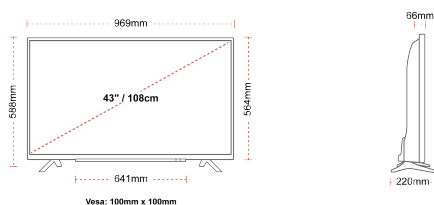

SIZE

DISPLAY

Screen Size (inch / cm)	43" / 108cm
Panel Type	Direct Back Light (DLED)
Resolution	Ultra HD (3840 x 2160)
Brightness	350

SOUND

Dolby Audio™	Yes
Audio Output Power (RMS)	2x10W
Speaker Type	Down Firing
Internal Subwoofer	Yes
Sound Modes	Smart, Movie, Music, News
DTS	Yes
Equalizer	5 band
Onkyo	Sound by Onkyo

ACCESSORIES

Remote Control	Yes
Remote Control Battery	(AAA) x 2 Alkaline
Quick Start Guide	Yes
Small Remote Control	No

FEATURES

HDMI™ ARC	Through HDMI2
USB Recording (PVR Ready)	Yes
Channel List USB Cloning	No
Teletext	Yes
HDMI™ CEC	Yes
Basic Hotel Mode	No
Media Player	Yes
MHL via HDMI™ (Mobile HD Link)	No
Child Lock	No
NTSC Playback	No

VIDEO

Wide Color Gamut	Yes
HDR	Yes
Picture Modes	User, Standard, Vivid, Sport, Movie, Game
Dolby Vision HDR	Yes
TRU Flow	No
TRU Resolution	Yes
TRU Micro Dimming	Yes

TUNER / BROADCASTING

HEVC (H.265) Decoder	Yes
Tuner Type	HD DVB-T2/C/S3
UHD from Satellite	Yes
Dual Tuner	No
Electronic Program Guide (EPG)	Yes
Auto Search	Yes
Program Storage Capacity (Analog)	200
Program Storage Capacity (Digital S/S2)	10000
Program Storage Capacity (Digital T/T2/C)	1000+1000

CONNECTIONS

CI+	Yes
HDMI™	3 HDMI
USB	2 USB
Component (YPbPr) in	No
Composite Video/Audio in	No
Scart	No
Ethernet	Yes
Headphone Out	Yes
Antenna Input	Yes
VGA (PC in - D-Sub15)	No

SMART TV FEATURES

HBBTV ver 2.0.2	Yes
Audio-Video Sharing (AVS)	No
Smart Portal	Android TV
Toshiba TV Smart Center	No
Web Browser	No
Netflix	Yes
YouTube™	Yes
Bluetooth	Yes
Screen Mirroring	Chromecast
Prime Video	Yes
Google Assistant	Google Assistant
Amazon Alexa	No

MECHANICAL

Boxed dimensions (mm)	1085 x 154 x 710
Dimensions with stand (mm)	969 x 220 x 588
Dimensions without Stand (mm)	969 x 66 x 564
Gross Weight (kg)	11
Net Weight (kg)	8
VESA (Wall mount) WxH	100mm x 100mm
Screw Size	M4

POWER / ENERGY

Stand-By Energy Consumption (Average)	<0.5W
Working Voltage - Frequency	220-240V AC
12V TV (Mobile TV)	No