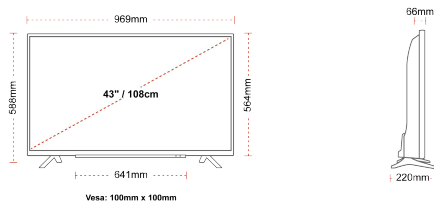

SIZE

DISPLAY

| | |
|-------------------------|--------------------------|
| Screen Size (inch / cm) | 43" / 108cm |
| Panel Type | Direct Back Light (DLED) |
| Resolution | Ultra HD (3840 x 2160) |
| Brightness | 250 |

MECHANICAL

| | |
|-------------------------------|------------------|
| Boxed dimensions (mm) | 1085 x 154 x 710 |
| Dimensions with stand (mm) | 969 x 220 x 588 |
| Dimensions without Stand (mm) | 969 x 66 x 564 |
| Gross Weight (kg) | 11 |
| Net Weight (kg) | 8 |
| VESA (Wall mount) WxH | 100mm x 100mm |
| Screw Size | M4 |