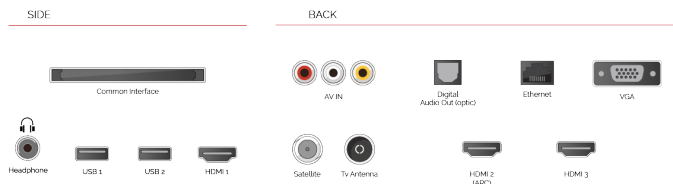

Discover the Netflix® button on your remote control to jump from one adventure to another.

E

42kWh/1000

E

HIGHLIGHTS

- ⊗ Android TV
- ⊗ Google Assistant
- ⊗ Chromecast Built in
- ⊗ Google Play Store
- ⊗ 3x HDMI, 2x USB
- ⊗ Internal WLAN & Bluetooth

CONNECTIONS

SIZE

DISPLAY

Screen Size (inch / cm)	43" / 108cm
Panel Type	Direct Back Light (DLED)
Resolution	FHD (1920 x 1080)
Brightness	300

SOUND

Dolby Audio™	Yes
Audio Output Power (RMS)	2x8W
Speaker Type	Down Firing
Internal Subwoofer	No
Sound Modes	Music, Movie, Speech, Classic, Flat, User
DTS	No
Equalizer	5 band
Onkyo	No