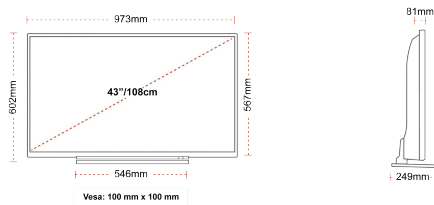

DISPLAY

Screen Size (inch / cm)	43" / 108cm
Panel Type	Direct Back Light (DLED)
Resolution	FHD (1920 x 1080)
Brightness	300

SOUND

Dolby Audio™	Yes
Audio Output Power (RMS)	2x8W
Speaker Type	Down Firing
Internal Subwoofer	No
Sound Modes	Music, Movie, Speech, Classic, Flat, User
DTS	No
Equalizer	5 band
Onkyo	No

ACCESSORIES

Remote Control	Yes
Remote Control Battery	Yes
Quick Start Guide	Yes
Small Remote Control	No
RC Bluetooth Support	Yes

VIDEO

Wide Color Gamut	No
HDR	No
Picture Modes	Dynamic, Game, Sports, Cinema, Natural, User
Dolby Vision HDR	No
TRU Flow	No
TRU Resolution	No
TRU Micro Dimming	No

TUNER / BROADCASTING

HEVC (H.265) Decoder	Yes
Tuner Type	HD DVB-T2/C/S2
UHD from Satellite	No
Dual Tuner	No
Electronic Program Guide (EPG)	Yes
Auto Search	Yes
Program Storage Capacity (Analog)	200
Program Storage Capacity (Digital S/S2)	10000
Program Storage Capacity (Digital T/T2/C)	1000+1000

CONNECTIONS

CI+	Yes
HDMI™	3 HDMI
USB	2 USB
Component (YPbPr) in	via VGA
Composite Video/Audio in	Yes
Scart	No
Ethernet	Yes
Headphone Out	Yes
Antenna Input	Yes
VGA (PC in - D-Sub15)	Yes

SMART TV FEATURES

HBBTV ver 2.0.2	Yes
Audio-Video Sharing (AVS)	No
Smart Portal	Android TV
Toshiba TV Smart Center	No
Web Browser	No
Netflix	Yes
YouTube™	Yes
Bluetooth	Yes
Screen Mirroring	Chromecast
Prime Video	Yes
Google Assistant	Google Assistant
Amazon Alexa	No

MECHANICAL

Boxed dimensions (mm)	1085 x 154 x 710
Dimensions with stand (mm)	973 x 249 x 599
Dimensions without Stand (mm)	973 x 81 x 567
Gross Weight (kg)	14
Net Weight (kg)	10
VESA (Wall mount) WxH	100mm x 100mm
Screw Size	M4

POWER / ENERGY

Stand-By Energy Consumption (Average)	<0.5W
Working Voltage - Frequency	220-240V AC
12V TV (Mobile TV)	No