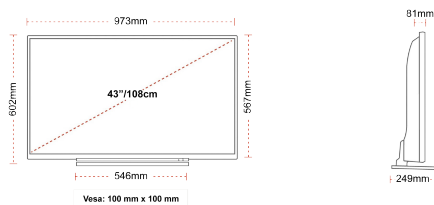

CONNECTIONS

SIZE

DISPLAY

Screen Size (inch / cm)	43" / 108cm
Panel Type	Direct Back Light (DLED)
Resolution	FHD (1920 x 1080)
Brightness	300

SOUND

Dolby Audio™	Yes
Audio Output Power (RMS)	2x8W
Speaker Type	Down Firing
Internal Subwoofer	No
Sound Modes	Music, Movie, Speech, Classic, Flat, User
DTS	No
Equalizer	5 band
Onkyo	No

MECHANICAL

Boxed dimensions (mm)	1085 x 154 x 710
Dimensions with stand (mm)	973 x 249 x 599
Dimensions without Stand (mm)	973 x 81 x 567
Gross Weight (kg)	14
Net Weight (kg)	10
VESA (Wall mount) WxH	100mm x 100mm
Screw Size	M4