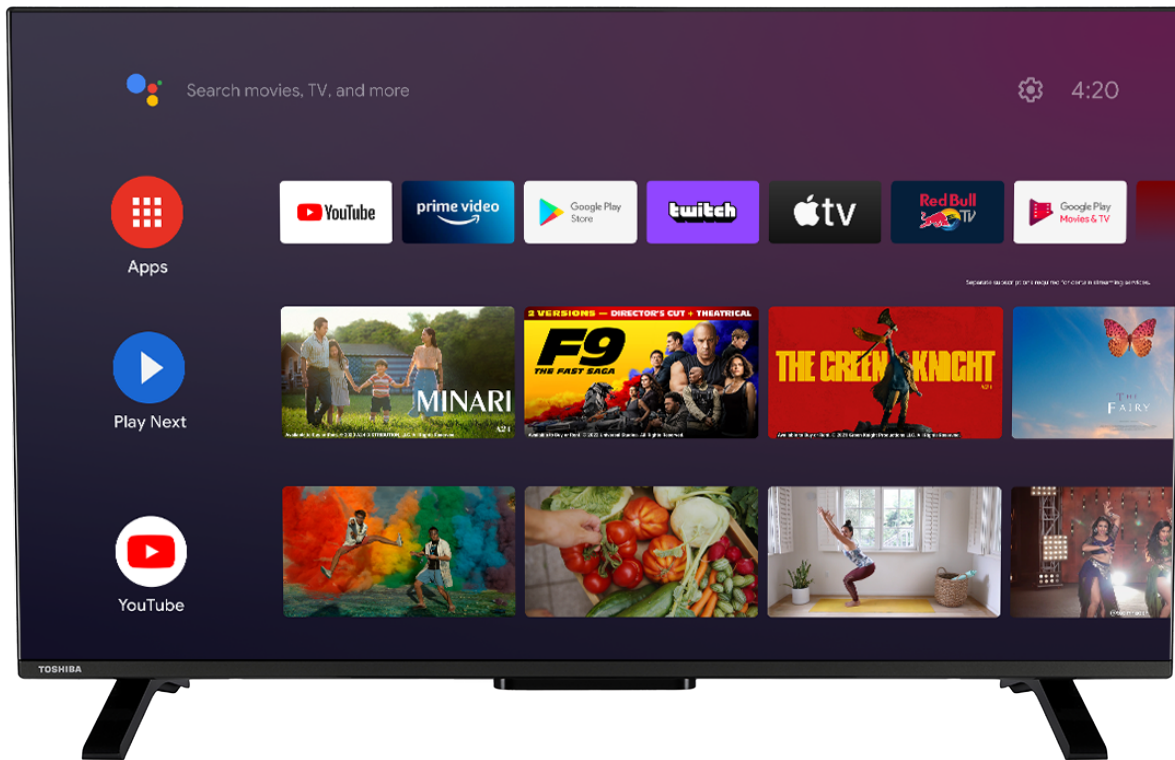

TOSHIBA

WA/LA2E Series

43LA2E63DG

EAN: 4024862132224

1080p FULL HD

**HDR 10
HYBRID
LOG GAMMA**

androidtv  **Ok Google**

 **Chromecast
built-in**

 **Google Play
Movies & TV**

 **Google Play**

NETFLIX

1080p FULL HD

Discover picture perfect on-screen imagery with a Toshiba Full HD TV. With a 1080p screen resolution, you can enjoy pinpoint sharp clarity as well as incredible image detail and vibrancy of colour.

 **Google Play**

Google Play is your entertainment unbound. It brings together all of the entertainment you love and helps you explore it in new ways, anytime, anywhere.

 **T R U
RESOLUTION**

Automatically up-scales non 4K content so you can experience your favourite movies and TV shows in the highest resolution.