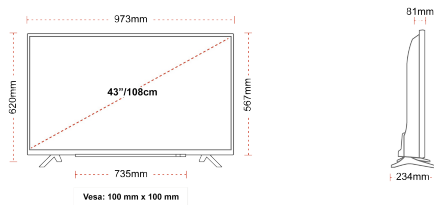

## SIZE

## DISPLAY

Screen Size (inch / cm)	43" / 108cm
Panel Type	Direct Back Light (DLED)
Resolution	FHD (1920 x 1080)
Brightness	300

## MECHANICAL

Boxed dimensions (mm)	1085 x 154 x 710
Dimensions with stand (mm)	973 x 234 x 620
Dimensions without Stand (mm)	973 x 81 x 567
Gross Weight (kg)	11
Net Weight (kg)	8
VESA (Wall mount) WxH	100mm x 100mm
Screw Size	M4