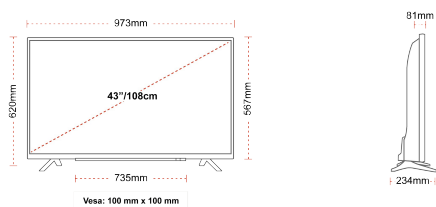

## SIZE

## DISPLAY

Screen Size (inch / cm)	43" / 108cm
Panel Type	Direct Back Light (DLED)
Resolution	FHD (1920 x 1080)
Brightness	300

## MECHANICAL

Boxed dimensions (mm)	1085 x 154 x 710
Dimensions with stand (mm)	973 x 234 x 620
Dimensions without Stand (mm)	973 x 81 x 567
Gross Weight (kg)	11
Net Weight (kg)	8
VESA (Wall mount) WxH	100mm x 100mm
Screw Size	M4