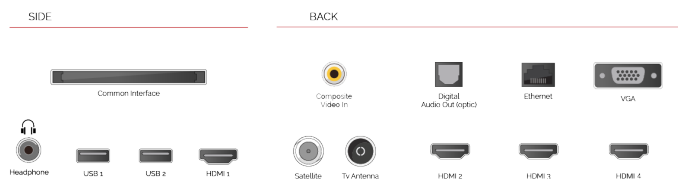

 Google Play

Google Play is your entertainment unbound. It brings together all of the entertainment you love and helps you explore it in new ways, anytime, anywhere.

NETFLIX

Discover the Netflix® button on your remote control to jump from one adventure to another.

G
54kWh/1000

G
HDR
54kWh/1000

HIGHLIGHTS

- ⌕ Android TV
- ⌕ Google Assistant
- ⌕ Chromecast Built in
- ⌕ 4K UHD HDR
- ⌕ Dolby Vision HDR
- ⌕ Google Play Store

CONNECTIONS

SIZE

DISPLAY

Screen Size (inch / cm)	43" / 108cm
Panel Type	DLED
Resolution	Ultra HD (3840 x 2160)
Brightness	320