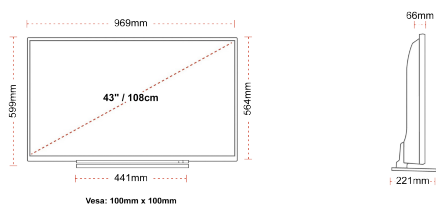

DISPLAY

Screen Size (inch / cm)	43" / 108cm
Panel Type	DLED
Resolution	Ultra HD (3840 x 2160)
Brightness	320

SOUND

Dolby Audio™	Yes
Audio Output Power (RMS)	2x10W
Speaker Type	Down Firing
Internal Subwoofer	No
Sound Modes	Music, Movie, Speech, Classic, Flat, User
DTS	Yes
Equalizer	5 band
Onkyo	Sound by Onkyo

MECHANICAL

Boxed dimensions (mm)	1085 x 154 x 710
Dimensions with stand (mm)	969 x 221 x 599
Dimensions without Stand (mm)	969 x 66 x 564
Gross Weight (kg)	15,0
Net Weight (kg)	11,0
VESA (Wall mount) WxH	100mm x 100mm
Screw Size	M4