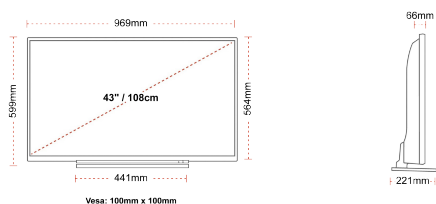

**DISPLAY**

|                         |                        |
|-------------------------|------------------------|
| Screen Size (inch / cm) | 43" / 108cm            |
| Panel Type              | DLED                   |
| Resolution              | Ultra HD (3840 x 2160) |
| Brightness              | 320                    |

**MECHANICAL**

|                               |                  |
|-------------------------------|------------------|
| Boxed dimensions (mm)         | 1085 x 154 x 710 |
| Dimensions with stand (mm)    | 969 x 221 x 599  |
| Dimensions without Stand (mm) | 969 x 66 x 564   |
| Gross Weight (kg)             | 15,0             |
| Net Weight (kg)               | 11,0             |
| VESA (Wall mount) WxH         | 100mm x 100mm    |
| Screw Size                    | M4               |