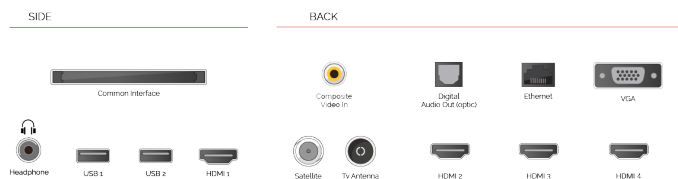

Google Play

Google Play is your entertainment unbound. It brings together all of the entertainment you love and helps you explore it in new ways, anytime, anywhere.

NETFLIX

Discover the Netflix® button on your remote control to jump from one adventure to another.

G
54kWh/1000

G
HDR
54kWh/1000

HIGHLIGHTS

- ⌕ Android TV
- ⌕ Google Assistant
- ⌕ Chromecast Built in
- ⌕ 4K UHD HDR
- ⌕ Dolby Vision HDR
- ⌕ Google Play Store

CONNECTIONS

SIZE

DISPLAY

Screen Size (inch / cm)	43" / 108cm
Panel Type	DLED
Resolution	Ultra HD (3840 x 2160)
Brightness	320