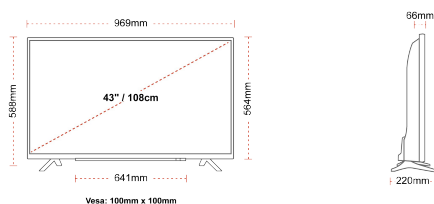

DISPLAY

Screen Size (inch / cm)	43" / 108cm
Panel Type	DLED
Resolution	Ultra HD (3840 x 2160)
Brightness	320

SOUND

Dolby Audio™	Yes
Audio Output Power (RMS)	2x10W
Speaker Type	Down Firing
Internal Subwoofer	No
Sound Modes	Music, Movie, Speech, Classic, Flat, User
DTS	Yes
Equalizer	5 band
Onkyo	Sound by Onkyo

ACCESSORIES

Remote Control	Yes
Remote Control Battery	Yes
Quick Start Guide	Yes
Small Remote Control	No
RC Bluetooth Support	Yes

VIDEO

Wide Color Gamut	No
HDR	Yes
Dolby Vision HDR	Yes
TRU Flow	No
TRU Resolution	Yes
TRU Micro Dimming	Yes

TUNER / BROADCASTING

HEVC (H.265) Decoder	Yes
Tuner Type	HD DVB-T2/C/S2
UHD from Satellite	Yes
Dual Tuner	No
Electronic Program Guide (EPG)	Yes
Auto Search	Yes
Program Storage Capacity (Analog)	200
Program Storage Capacity (Digital S/S2)	10000
Program Storage Capacity (Digital T/T2/C)	1000

CONNECTIONS

CI+	Yes
HDMI™	4 HDMI
USB	2 USB
Component (YPbPr) in	via VGA
Composite Video/Audio in	Yes
Scart	No
Ethernet	Yes
Headphone Out	Yes
Antenna Input	Yes
VGA (PC in - D-Sub15)	Yes

SMART TV FEATURES

HBBTV ver 2.0.2	Yes
Audio-Video Sharing (AVS)	No
Smart Portal	Android TV
Toshiba TV Smart Center	No
Web Browser	No
Netflix	Yes
YouTube™	Yes
Bluetooth	Yes
Screen Mirroring	Chromecast
Prime Video	Yes
Google Assistant	Google Assistant
Amazon Alexa	No

MECHANICAL

Boxed dimensions (mm)	1085 x 154 x 710
Dimensions with stand (mm)	969 x 220 x 588
Dimensions without Stand (mm)	969 x 66 x 564
Gross Weight (kg)	11,0
Net Weight (kg)	8,0
VESA (Wall mount) WxH	100mm x 100mm
Screw Size	M4

POWER / ENERGY

Stand-By Energy Consumption (Average)	<0.5W
Working Voltage - Frequency	220-240V AC
12V TV (Mobile TV)	No