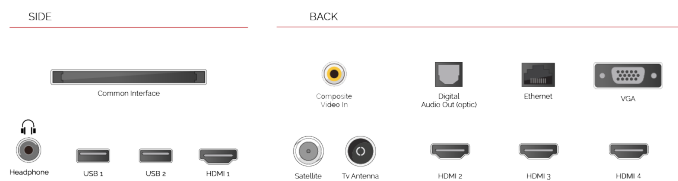

**SIZE**

**DISPLAY**

Screen Size (inch / cm)	43" / 108cm
Panel Type	DLED
Resolution	Ultra HD (3840 x 2160)
Brightness	320

**SOUND**

Dolby Audio™	Yes
Audio Output Power (RMS)	2x10W
Speaker Type	Down Firing
Internal Subwoofer	No
Sound Modes	Music, Movie, Speech, Classic, Flat, User
DTS	Yes
Equalizer	5 band
Onkyo	Sound by Onkyo