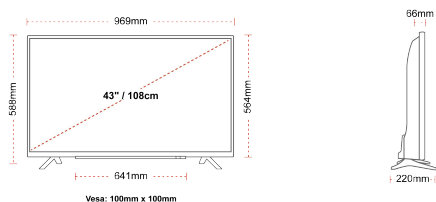

**SIZE**

**DISPLAY**

Screen Size (inch / cm)	43" / 108cm
Panel Type	DLED
Resolution	Ultra HD (3840 x 2160)
Brightness	320

**SOUND**

Dolby Audio™	Yes
Audio Output Power (RMS)	2x10W
Speaker Type	Down Firing
Internal Subwoofer	No
Sound Modes	Music, Movie, Speech, Classic, Flat, User
DTS	Yes
Equalizer	5 band
Onkyo	Sound by Onkyo

**MECHANICAL**

Boxed dimensions (mm)	1085 x 154 x 710
Dimensions with stand (mm)	969 x 220 x 588
Dimensions without Stand (mm)	969 x 66 x 564
Gross Weight (kg)	11,0
Net Weight (kg)	8,0
VESA (Wall mount) WxH	100mm x 100mm
Screw Size	M4