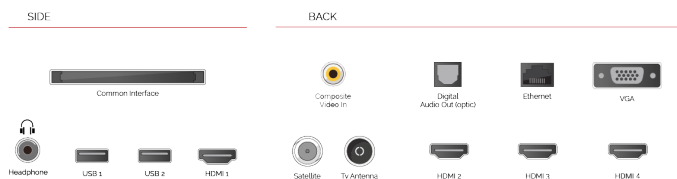

G
54kWh/1000

G
HDR
54kWh/1000

HIGHLIGHTS

- ⌵ Android TV
- ⌵ Google Assistant
- ⌵ Chromecast Built in
- ⌵ 4K UHD HDR
- ⌵ Dolby Vision HDR
- ⌵ Google Play Store

CONNECTIONS

SIZE

DISPLAY

Screen Size (inch / cm)	43" / 108cm
Panel Type	DLED
Resolution	Ultra HD (3840 x 2160)
Brightness	350