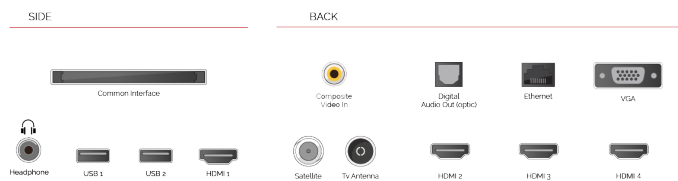

SIZE

DISPLAY

Screen Size (inch / cm)	43" / 108cm
Panel Type	DLED
Resolution	Ultra HD (3840 x 2160)
Brightness	350

SOUND

Dolby Audio™	Yes
Audio Output Power (RMS)	2x10W
Speaker Type	Down Firing
Internal Subwoofer	No
Sound Modes	Music, Movie, Speech, Classic, Flat, User
DTS	Yes
Equalizer	Yes
Onkyo	Sound by Onkyo