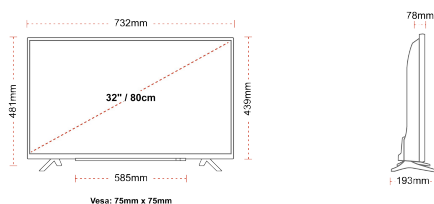

## SIZE

## DISPLAY

Screen Size (inch / cm)	32" / 80cm
Panel Type	Direct Back Light (DLED)
Resolution	HD Ready (1366 x 768)
Brightness	250

## MECHANICAL

Boxed dimensions (mm)	795 x 128 x 530
Dimensions with stand (mm)	732 x 193 x 481
Dimensions without Stand (mm)	732 x 78 x 439
Gross Weight (kg)	7
Net Weight (kg)	4,7
VESA (Wall mount) WxH	75mm x 75mm
Screw Size	M4