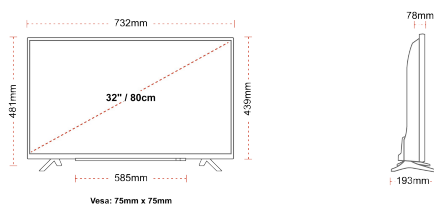

CONNECTIONS

SIZE

DISPLAY

Screen Size (inch / cm)	32" / 80cm
Panel Type	Direct Back Light (DLED)
Resolution	HD Ready (1366 x 768)
Brightness	250

SOUND

Dolby Audio™	Yes
Audio Output Power (RMS)	2x6W
Speaker Type	Down Firing
Internal Subwoofer	No
Sound Modes	Music, Movie, Speech, Classic, Flat, User
DTS	No
Equalizer	5 band
Onkyo	No

MECHANICAL

Boxed dimensions (mm)	795 x 128 x 530
Dimensions with stand (mm)	732 x 193 x 481
Dimensions without Stand (mm)	732 x 78 x 439
Gross Weight (kg)	7
Net Weight (kg)	4,7
VESA (Wall mount) WxH	75mm x 75mm
Screw Size	M4