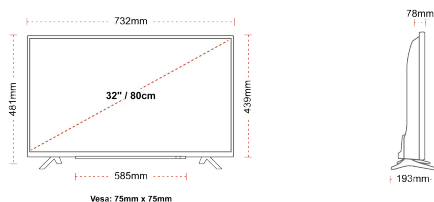

## SIZE

## DISPLAY

Screen Size (inch / cm)	32" / 80cm
Panel Type	DLED
Resolution	FHD (1920 x 1080)
Brightness	250

## MECHANICAL

Boxed dimensions (mm)	795 x 128 x 530
Dimensions with stand (mm)	732 x 193 x 481
Dimensions without Stand (mm)	732 x 78 x 439
Gross Weight (kg)	7,0
Net Weight (kg)	4,7
VESA (Wall mount) WxH	75mm x 75mm
Screw Size	M4