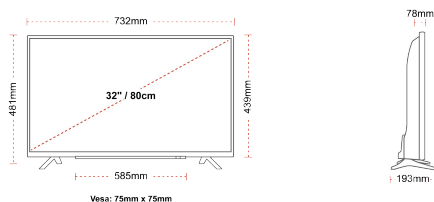

DISPLAY

Screen Size (inch / cm)	32" / 80cm
Panel Type	DLED
Resolution	FHD (1920 x 1080)
Brightness	250

SOUND

Dolby Audio™	Yes
Audio Output Power (RMS)	2x6W
Speaker Type	Down Firing
Internal Subwoofer	No
Sound Modes	Music, Movie, Speech, Classic, Flat, User
DTS	No
Equalizer	5 band
Onkyo	No

ACCESSORIES

Remote Control	Yes
Remote Control Battery	Yes
Quick Start Guide	Yes
Small Remote Control	No
RC Bluetooth Support	Yes

VIDEO

Wide Color Gamut	No
HDR	Yes
Picture Modes	Dynamic, Game, Sports, Cinema, Natural, User
Dolby Vision HDR	No
TRU Flow	No
TRU Resolution	No
TRU Micro Dimming	No

TUNER / BROADCASTING

HEVC (H.265) Decoder	Yes
Tuner Type	HD DVB-T2/C/S2
UHD from Satellite	No
Dual Tuner	No
Electronic Program Guide (EPG)	Yes
Auto Search	Yes
Program Storage Capacity (Analog)	200
Program Storage Capacity (Digital S/S2)	10000
Program Storage Capacity (Digital T/T2/C)	1000

CONNECTIONS

CI+	Yes
HDMI™	3 HDMI
USB	2 USB
Component (YPbPr) in	via VGA
Composite Video/Audio in	Yes
Scart	No
Ethernet	Yes
Headphone Out	Yes
Antenna Input	Yes
VGA (PC in - D-Sub15)	Yes

SMART TV FEATURES

HBBTV ver 2.0.2	Yes
Audio-Video Sharing (AVS)	No
Smart Portal	Android TV
Toshiba TV Smart Center	Toshiba TV Smart Center
Web Browser	No
Netflix	Yes
YouTube™	Yes
Bluetooth	Yes
Screen Mirroring	Chromecast
Prime Video	Yes
Google Assistant	Yes
Amazon Alexa	No

MECHANICAL

Boxed dimensions (mm)	795 x 128 x 530
Dimensions with stand (mm)	732 x 193 x 481
Dimensions without Stand (mm)	732 x 78 x 439
Gross Weight (kg)	7,0
Net Weight (kg)	4,7
VESA (Wall mount) WxH	75mm x 75mm
Screw Size	M4

POWER / ENERGY

Stand-By Energy Consumption (Average)	<0.5W
Working Voltage - Frequency	220-240V AC
12V TV (Mobile TV)	No