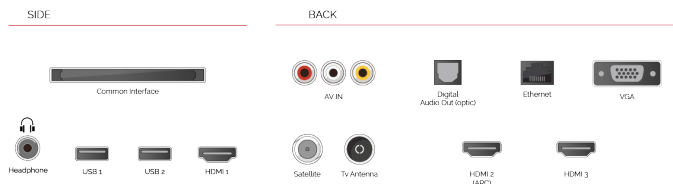

F

32kWh/1000

F

HIGHLIGHTS

- ⊞ Android TV
- ⊞ Google Assistant
- ⊞ Chromecast Built in
- ⊞ Google Play Store
- ⊞ 3x HDMI, 2x USB
- ⊞ Internal WLAN & Bluetooth

CONNECTIONS

SIZE

DISPLAY

Screen Size (inch / cm)	32" / 80cm
Panel Type	DLED
Resolution	FHD (1920 x 1080)
Brightness	250

SOUND

Dolby Audio™	Yes
Audio Output Power (RMS)	2x6W
Speaker Type	Down Firing
Internal Subwoofer	No
Sound Modes	Music, Movie, Speech, Classic, Flat, User
DTS	No
Equalizer	5 band
Onkyo	No