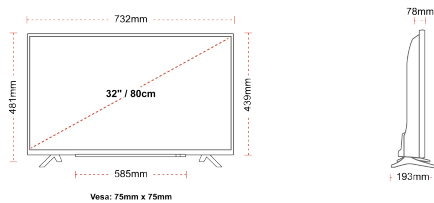

DISPLAY

Screen Size (inch / cm)	32" / 80cm
Panel Type	DLED
Resolution	FHD (1920 x 1080)
Brightness	250

SOUND

Dolby Audio™	Yes
Audio Output Power (RMS)	2x6W
Speaker Type	Down Firing
Internal Subwoofer	No
Sound Modes	Music, Movie, Speech, Classic, Flat, User
DTS	No
Equalizer	5 band
Onkyo	No

ACCESSORIES

Remote Control	Yes
Remote Control Battery	Yes
Quick Start Guide	Yes
Small Remote Control	No
RC Bluetooth Support	Yes

VIDEO

Wide Color Gamut	No
HDR	Yes
Picture Modes	Dynamic, Game, Sports, Cinema, Natural, User
Dolby Vision HDR	No
TRU Flow	No
TRU Resolution	No
TRU Micro Dimming	No

TUNER / BROADCASTING

HEVC (H.265) Decoder	Yes
Tuner Type	HD DVB-T2/C/S2
UHD from Satellite	No
Dual Tuner	No
Electronic Program Guide (EPG)	Yes
Auto Search	Yes
Program Storage Capacity (Analog)	200
Program Storage Capacity (Digital S/S2)	10000
Program Storage Capacity (Digital T/T2/C)	1000

CONNECTIONS

CI+	Yes
HDMI™	3 HDMI
USB	2 USB
Component (YPbPr) in	via VGA
Composite Video/Audio in	Yes
Scart	No
Ethernet	Yes
Headphone Out	Yes
Antenna Input	Yes
VGA (PC in - D-Sub15)	Yes

SMART TV FEATURES

HBBTV ver 2.0.2	Yes
Audio-Video Sharing (AVS)	No
Smart Portal	Android TV
Toshiba TV Smart Center	Toshiba TV Smart Center
Web Browser	No
Netflix	Yes
YouTube™	Yes
Bluetooth	Yes
Screen Mirroring	Chromecast
Prime Video	Yes
Google Assistant	Yes
Amazon Alexa	No

MECHANICAL

Boxed dimensions (mm)	795 x 128 x 530
Dimensions with stand (mm)	732 x 193 x 481
Dimensions without Stand (mm)	732 x 78 x 439
Gross Weight (kg)	7,0
Net Weight (kg)	4,7
VESA (Wall mount) WxH	75mm x 75mm
Screw Size	M4

POWER / ENERGY

Stand-By Energy Consumption (Average)	<0.5W
Working Voltage - Frequency	220-240V AC
12V TV (Mobile TV)	No