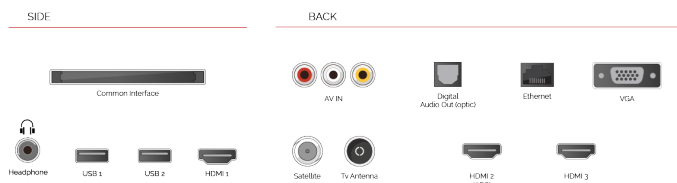

HIGHLIGHTS

- ⌕ Android TV
- ⌕ Google Assistant
- ⌕ Chromecast Built in
- ⌕ Google Play Store
- ⌕ 3x HDMI, 2x USB
- ⌕ Internal WLAN & Bluetooth

CONNECTIONS

SIZE

DISPLAY

| | |
|-------------------------|--------------------------|
| Screen Size (inch / cm) | 32" / 80cm |
| Panel Type | Direct Back Light (DLED) |
| Resolution | FHD (1920 x 1080) |
| Brightness | 250 |