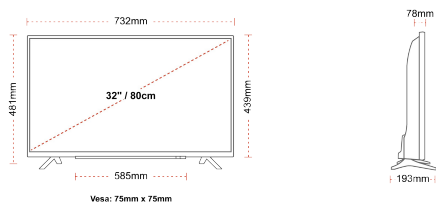

HIGHLIGHTS

- ⌕ Android TV
- ⌕ Google Assistant
- ⌕ Chromecast Built in
- ⌕ Google Play Store
- ⌕ 3x HDMI, 2x USB
- ⌕ Internal WLAN & Bluetooth

CONNECTIONS

SIZE

DISPLAY

| | |
|-------------------------|--------------------------|
| Screen Size (inch / cm) | 32" / 80cm |
| Panel Type | Direct Back Light (DLED) |
| Resolution | FHD (1920 x 1080) |
| Brightness | 250 |

MECHANICAL

| | |
|-------------------------------|-----------------|
| Boxed dimensions (mm) | 795 x 128 x 530 |
| Dimensions with stand (mm) | 732 x 193 x 481 |
| Dimensions without Stand (mm) | 732 x 78 x 439 |
| Gross Weight (kg) | 7 |
| Net Weight (kg) | 4,7 |
| VESA (Wall mount) WxH | 75mm x 75mm |
| Screw Size | M4 |