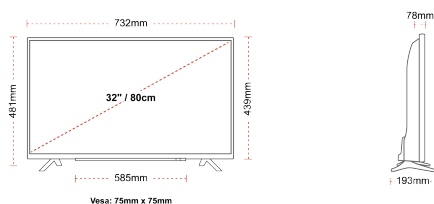

## SIZE

## DISPLAY

Screen Size (inch / cm)	32" / 80cm
Panel Type	Direct Back Light (DLED)
Resolution	FHD (1920 x 1080)
Brightness	250

## MECHANICAL

Boxed dimensions (mm)	795 x 128 x 530
Dimensions with stand (mm)	732 x 193 x 481
Dimensions without Stand (mm)	732 x 78 x 439
Gross Weight (kg)	7
Net Weight (kg)	4,7
VESA (Wall mount) WxH	75mm x 75mm
Screw Size	M4