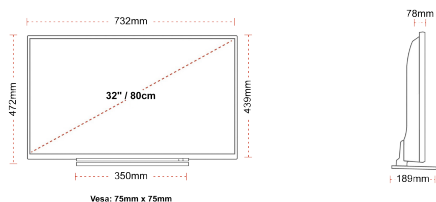

**SIZE**

**DISPLAY**

Screen Size (inch / cm)	32" / 80cm
Panel Type	DLED
Resolution	HD Ready (1366 x 768)
Brightness	250

**SOUND**

Dolby Audio™	Yes
Audio Output Power (RMS)	2x6W
Speaker Type	Down Firing
Internal Subwoofer	No
Sound Modes	Music, Movie, Speech, Classic, Flat, User
DTS	No
Equalizer	5 band
Onkyo	No

**MECHANICAL**

Boxed dimensions (mm)	795 x 128 x 530
Dimensions with stand (mm)	732 x 189 x 472
Dimensions without Stand (mm)	732 x 78 x 439
Gross Weight (kg)	7,0
Net Weight (kg)	5,0
VESA (Wall mount) WxH	75mm x 75mm
Screw Size	M4