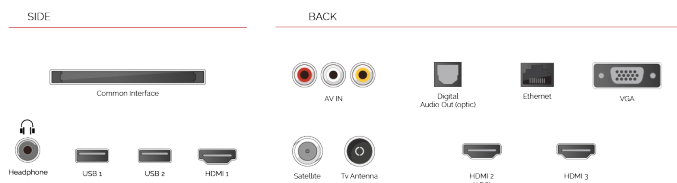

**SIZE**

**DISPLAY**

Screen Size (inch / cm)	32" / 80cm
Panel Type	DLED
Resolution	HD Ready (1366 x 768)
Brightness	250

**SOUND**

Dolby Audio™	Yes
Audio Output Power (RMS)	2x6W
Speaker Type	Down Firing
Internal Subwoofer	No
Sound Modes	Music, Movie, Speech, Classic, Flat, User
DTS	No
Equalizer	5 band
Onkyo	No