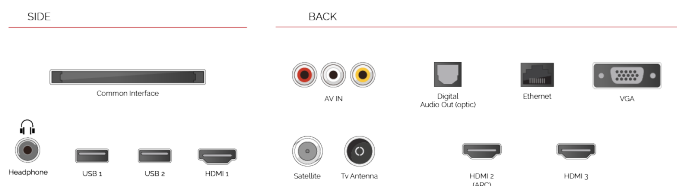

Experience the kind of audio that you would normally expect to hear in a movie theatre. Enjoy authentic-sounding dialogue and hear more of the on-screen action thanks to Dolby Audio™.

Discover the Netflix® button on your remote control to jump from one adventure to another.

**SIZE**

**DISPLAY**

Screen Size (inch / cm)	32" / 80cm
Panel Type	DLED
Resolution	HD Ready (1366 x 768)
Brightness	250

**SOUND**

Dolby Audio™	Yes
Audio Output Power (RMS)	2x6W
Speaker Type	Down Firing
Internal Subwoofer	No
Sound Modes	Music, Movie, Speech, Classic, Flat, User
DTS	No
Equalizer	5 band
Onkyo	No